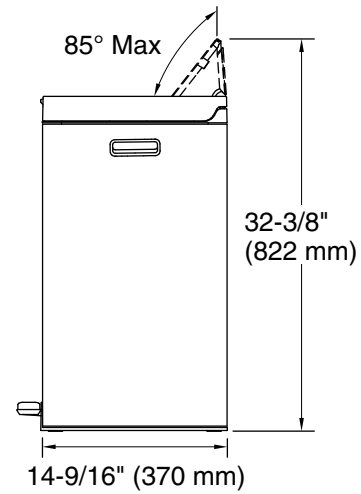

Available Colors/Finishes

Color tiles intended for reference only.

Color	Code	Description
	ST	Stainless Steel
	BST	Black Stainless
	STW	White and Stainless Steel

21.7-gallon (82 L) stainless steel dual-bin step trash
can
K-23828

Technical Information

All product dimensions are nominal.

Material: Stainless Steel, Plastic

Height: 32-3/8" (823 mm)