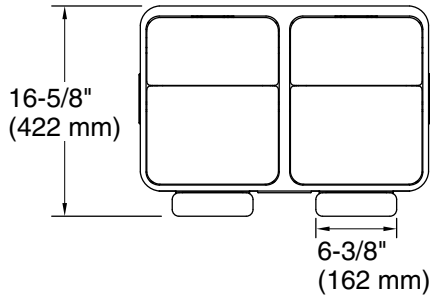

Available Colors/Finishes

Color tiles intended for reference only.

Color	Code	Description
	ST	Stainless Steel
	BST	Black Stainless
	STW	White and Stainless Steel

21.7-gallon (82 L) stainless steel dual-bin step trash
can
K-23828

Technical Information

All product dimensions are nominal.

Material: Stainless Steel, Plastic

Height: 32-3/8" (823 mm)