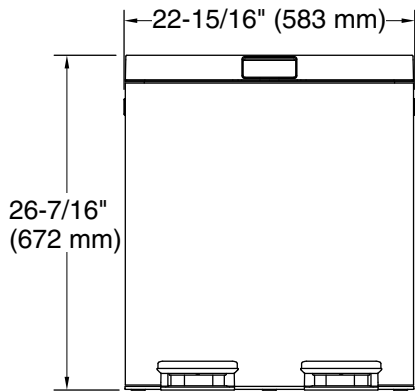

Available Colors/Finishes

Color tiles intended for reference only.

Color	Code	Description
	ST	Stainless Steel
	BST	Black Stainless
	STW	White and Stainless Steel

21.7-gallon (82 L) stainless steel dual-bin step trash
can
K-23828

Technical Information

All product dimensions are nominal.

Material: Stainless Steel, Plastic

Height: 32-3/8" (823 mm)