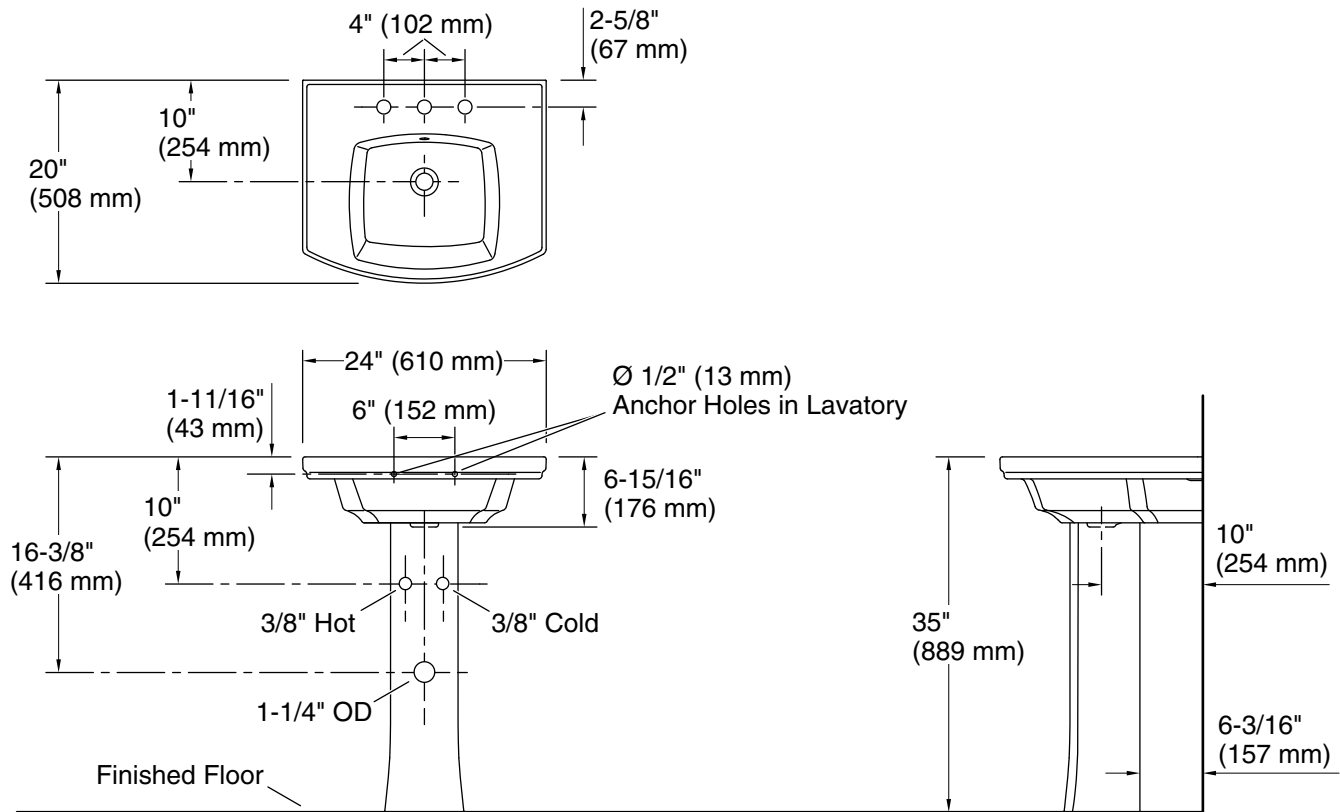

Features

- Rectangular basin
- 8" (203 mm) widespread faucet holes
- Overflow drain
- Combination consists of the K-24051-8 basin and the K-24052 pedestal
- Coordinates with other products in the Kelston collection

- K-24051-8 23-3/4" rectangular pedestal bathroom sink
- K-24052 Pedestal sink base

Additional Components:

- K-24051-8 23-3/4" rectangular pedestal bathroom sink
- K-24052 Pedestal sink base

Codes/Standards

	0	White
---	---	-------

Technical Information

All product dimensions are nominal.

Basin configuration: Single Bowl
 Center(s): 8" (203 mm)
 Bowl area (Center): Length: 14-5/16" (364 mm)
 Width: 13" (330 mm)
 Bowl depth: 5-1/8" (130 mm)
 Water depth: 3-1/16" (77 mm)

With overflow: Yes

Number of deck holes: 3

Notes

Install this product according to the installation instructions.

Product dimensions are nominal and may vary per ASME A112.19.2 tolerances.