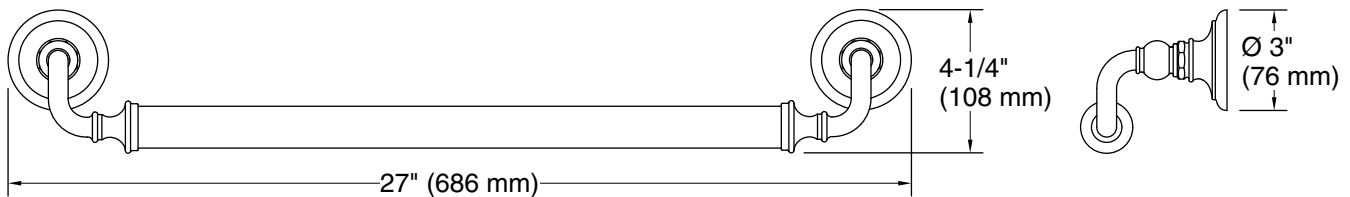

Features

- 24" (610 mm) bar
- Provides minimum 300 lb load capacity
- Coordinates with traditional-style KOHLER® faucets and showering components

Material

- Premium metal construction for durability and reliability
- KOHLER finishes resist corrosion and tarnishing

Technical Information

All product dimensions are nominal.

Material: Zinc, Stainless Steel

Notes

Measure your actual product for roughing-in details.

WARNING: Risk of personal injury. The wall plates on the grab bar must be mounted to a brace between the wall studs. This will ensure that the weight of the user is adequately supported.