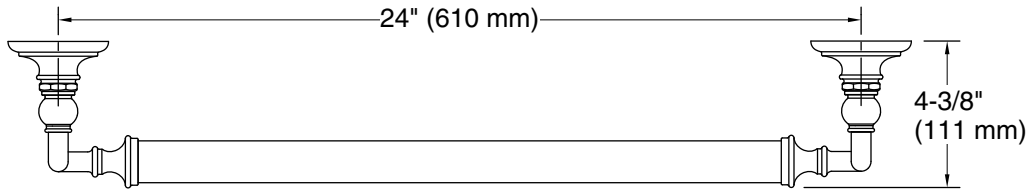

Features

- 24" (610 mm) bar
- Provides minimum 300 lb load capacity
- Coordinates with traditional-style KOHLER® faucets and showering components

Material

- Premium metal construction for durability and reliability
- KOHLER finishes resist corrosion and tarnishing

Technical Information

All product dimensions are nominal.

Material: Zinc, Stainless Steel

Notes

Measure your actual product for roughing-in details.

WARNING: Risk of personal injury. The wall plates on the grab bar must be mounted to a brace between the wall studs. This will ensure that the weight of the user is adequately supported.