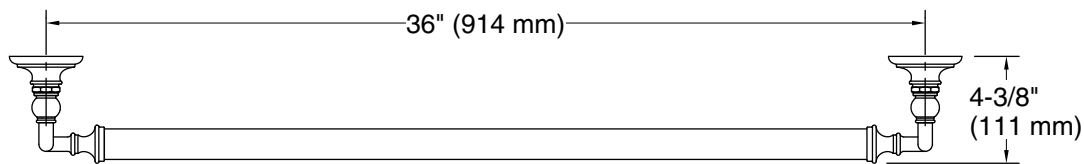

Features

- 36" (914 mm) bar
- Provides minimum 300 lb load capacity
- Coordinates with traditional-style KOHLER® faucets and showering components

Material

- Premium metal construction for durability and reliability
- KOHLER finishes resist corrosion and tarnishing

Technical Information

All product dimensions are nominal.

Material: Zinc, Stainless Steel

Notes

Measure your actual product for roughing-in details.

WARNING: Risk of personal injury. The wall plates on the grab bar must be mounted to a brace between the wall studs. This will ensure that the weight of the user is adequately supported.