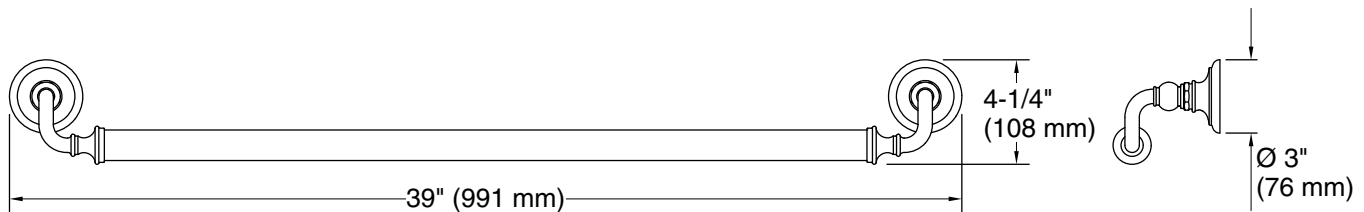

Features

- 36" (914 mm) bar
- Provides minimum 300 lb load capacity
- Coordinates with traditional-style KOHLER® faucets and showering components

Material

- Premium metal construction for durability and reliability
- KOHLER finishes resist corrosion and tarnishing

Technical Information

All product dimensions are nominal.

Material: Zinc, Stainless Steel

Notes

Measure your actual product for roughing-in details.

WARNING: Risk of personal injury. The wall plates on the grab bar must be mounted to a brace between the wall studs. This will ensure that the weight of the user is adequately supported.