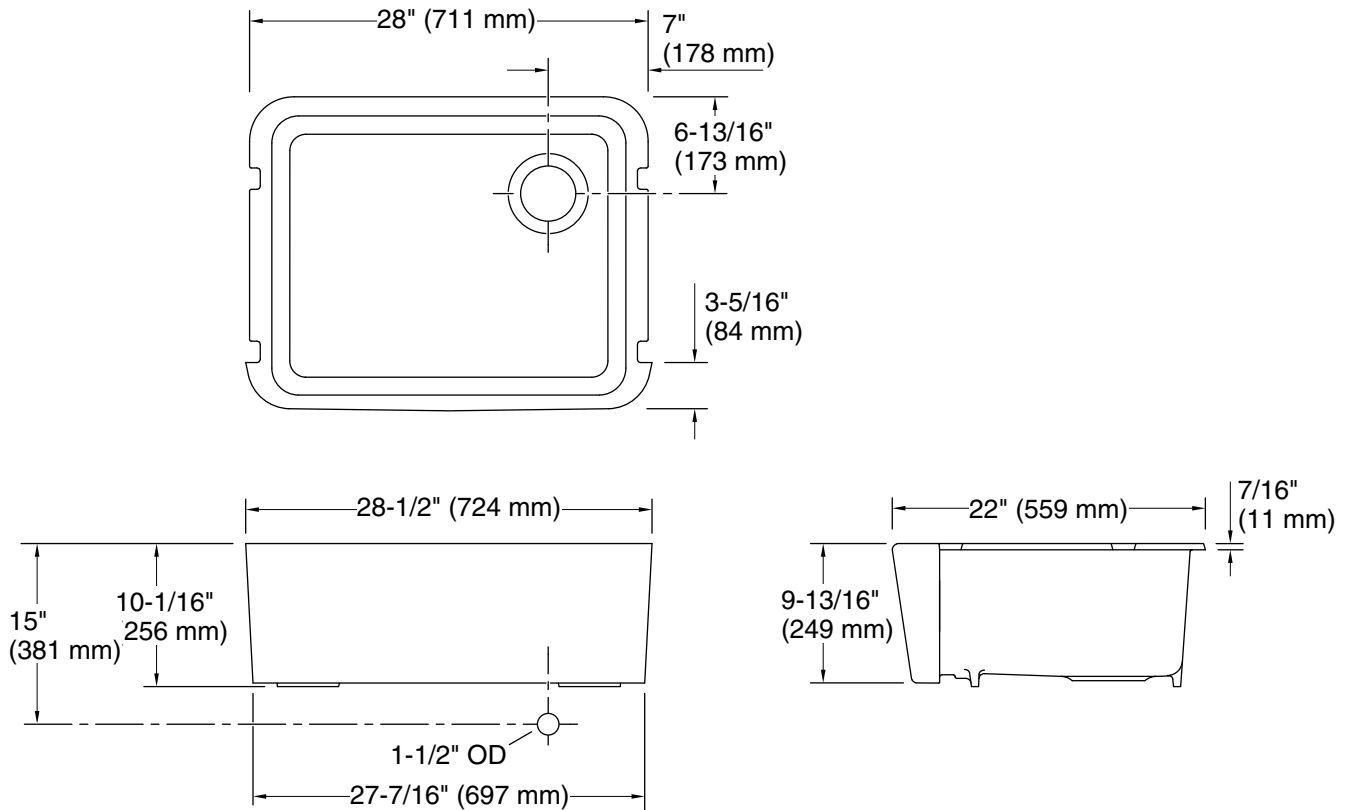

Ironridge® 28" undermount single-bowl farmhouse kitchen sink K-25766

Features

- Fits minimum 30" (762 mm) apron sink base cabinet
- Single bowl
- 9" (229 mm) depth provides generous workspace
- Self-Trimming® apron overlaps cabinet face for easy installation and beautiful results
- Bowl slopes toward drain to minimize water pooling
- Offset drain increases workspace in the sink and storage space underneath
- No faucet holes; requires wall- or counter-mount faucet

Material

- KOHLER® enameled cast iron
- Acid-resistant enamel finish

Installation

- Undermount

Included Components

K-25783 Stainless steel sink racks for 28" Ironridge® single-bowl sink

Codes/Standards

ASME A112.19.1/CSA B45.2

10-20-2025 20:11 - US/CA

THE BOLD LOOK
OF **KOHLER**®

Technical Information

All product dimensions are nominal.

Basin configuration: Single Bowl

Min. base cabinet width: 30" (762 mm)

Bowl area:
 Length: 24-13/16" (630 mm)
 Width: 19-11/16" (500 mm)
 Bowl depth: 9" (229 mm)
 Water depth: 9" (229 mm)

Drain hole: 3-7/8" (98 mm)

Template: Undermount, 1464067-7, required, included
 Cabinet, 1470696-7, required, included

Notes

Install this product according to the installation instructions.