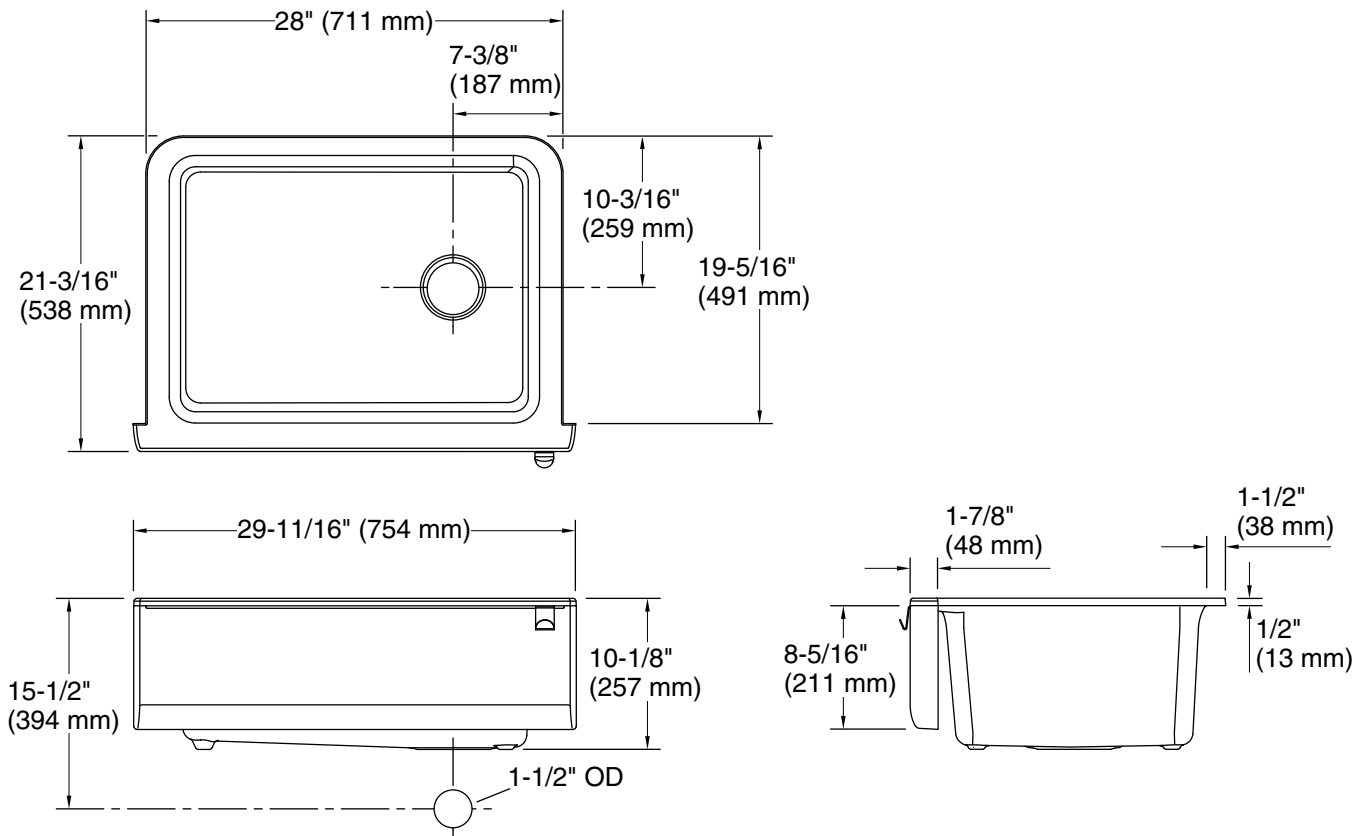

Technical Information

All product dimensions are nominal.

Basin configuration: Single Bowl

Min. base cabinet width: 30" (762 mm)

Bowl area (Only):
Length: 24-1/2" (622 mm)
Width: 17-5/8" (447 mm)
Bowl depth: 9-1/2" (241 mm)
Water depth: 9-1/2" (241 mm)

Drain hole: 3-7/8" (99 mm)

Template: Undermount, 1477787-7, required, included

Notes

Install this product according to the installation instructions.