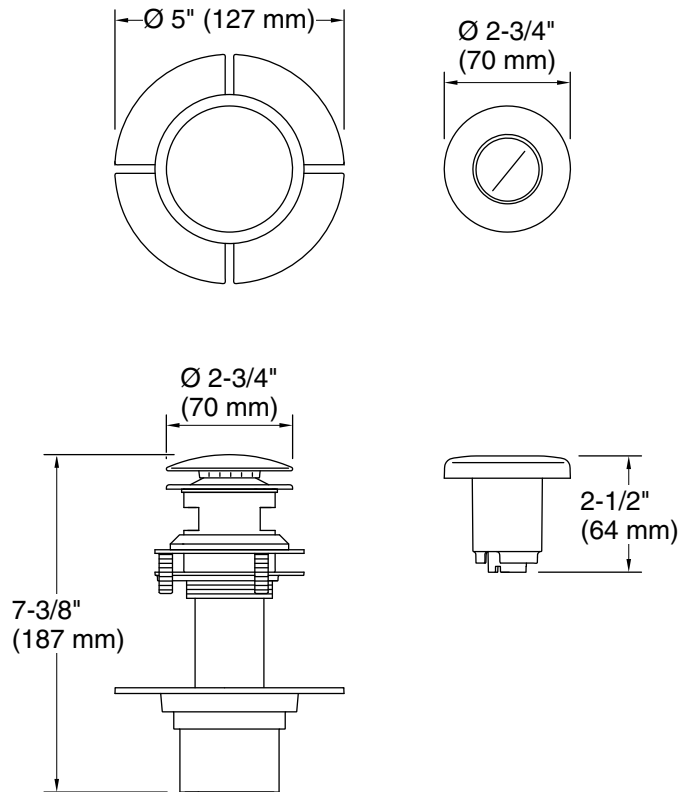

	0	White
	7	Black Black™

Technical Information

All product dimensions are nominal.

Material: Brass, Plastic

Notes

Install this product according to the installation instructions.