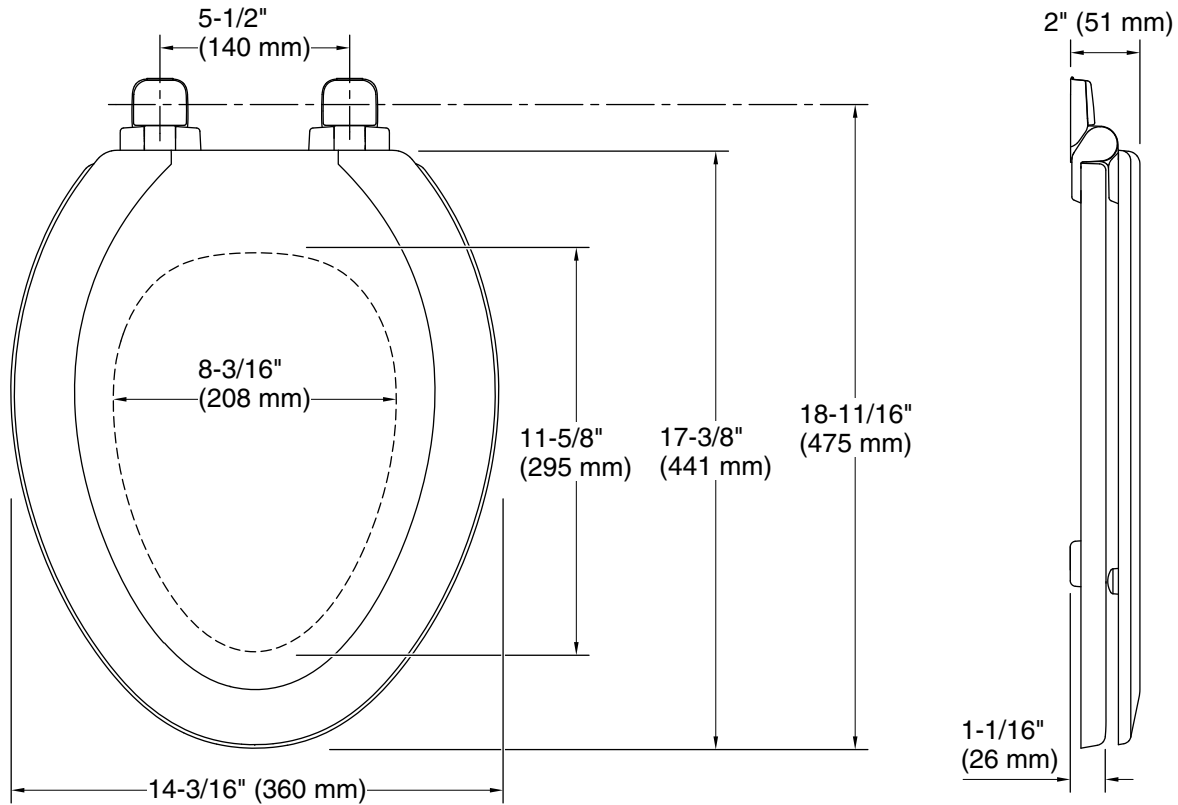

	0	White
---	---	-------

Technical Information

All product dimensions are nominal.

Seat shape type: Elongated
Seat front type: Closed-front
Seat-mounting holes: 5-1/2" (140 mm)

Pressure/fixture Supply Requirements