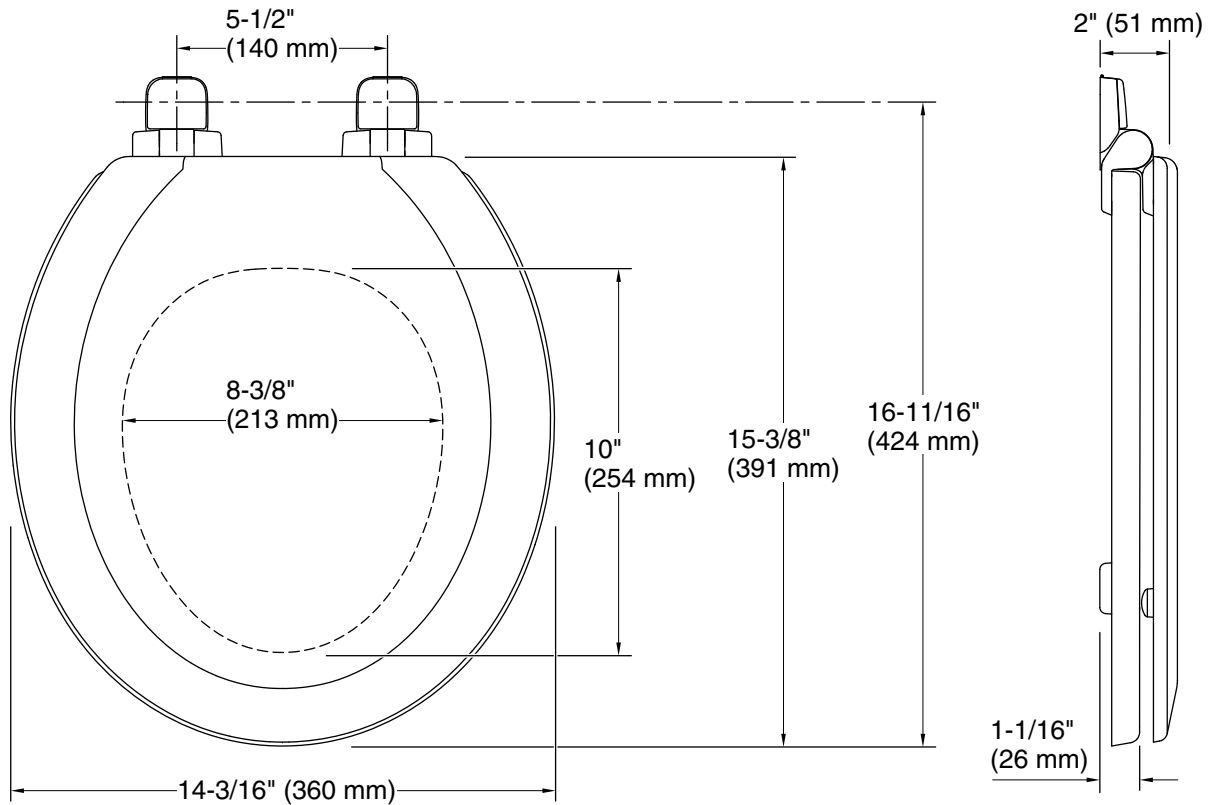

Color Code Description

	0	White
---	---	-------

Technical Information

All product dimensions are nominal.

Seat shape type: Round-front
Seat front type: Closed-front
Seat-mounting holes: 5-1/2" (140 mm)

Pressure/fixture Supply Requirements