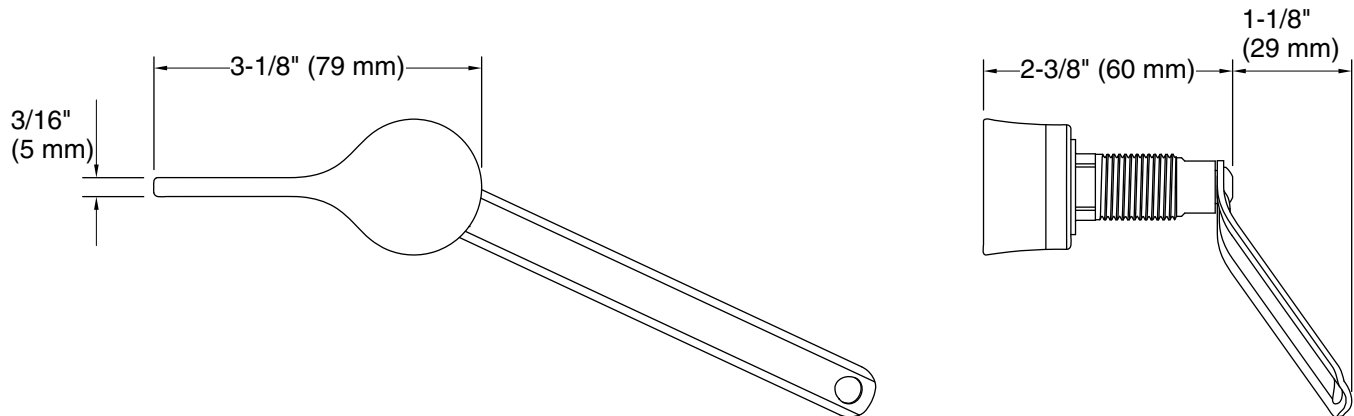

Features

- Left-hand trip lever
- For use with the Cimarron® Revolution 360® toilet

Material

- Premium metal construction for durability and reliability
- KOHLER finishes resist corrosion and tarnishing

Codes/Standards

Technical Information

All product dimensions are nominal.

Material: Zinc