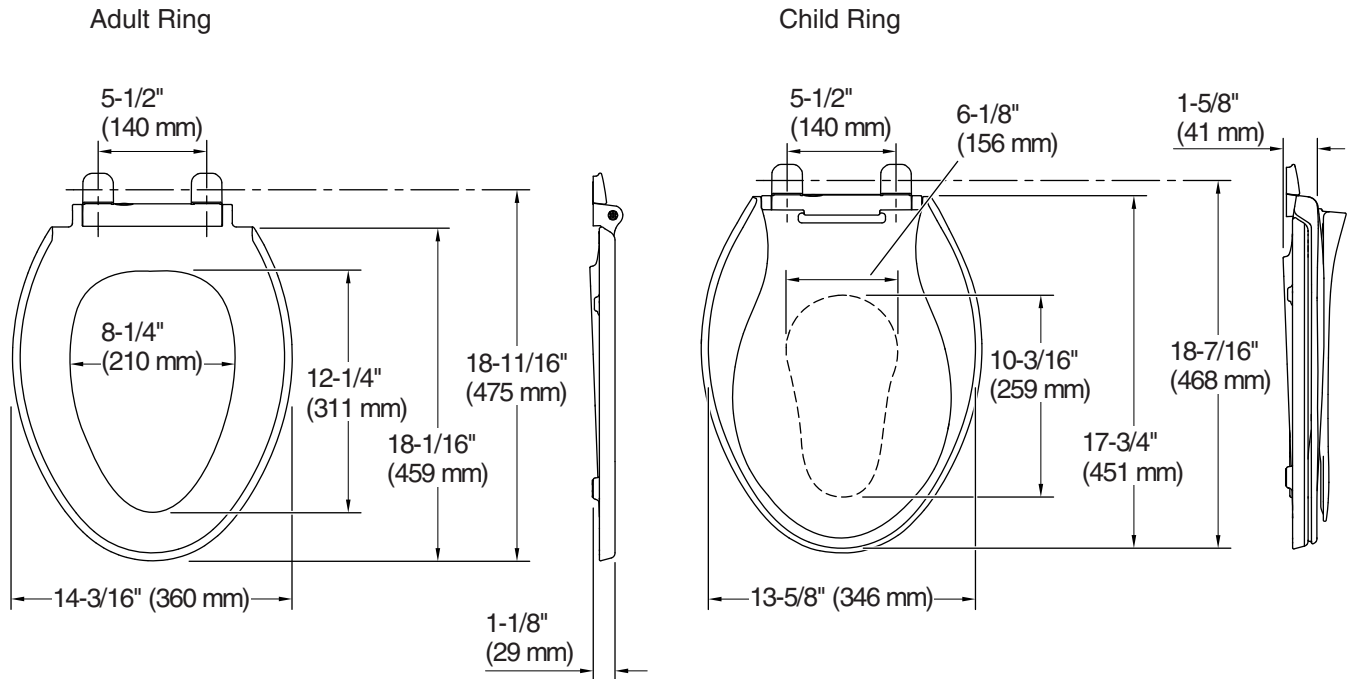

Color	Code	Description
	0	White
	96	Biscuit

## Technical Information

All product dimensions are nominal.

Seat shape type: Elongated  
 Seat front type: Closed-front  
 Seat-mounting holes: 5-1/2" (140 mm)