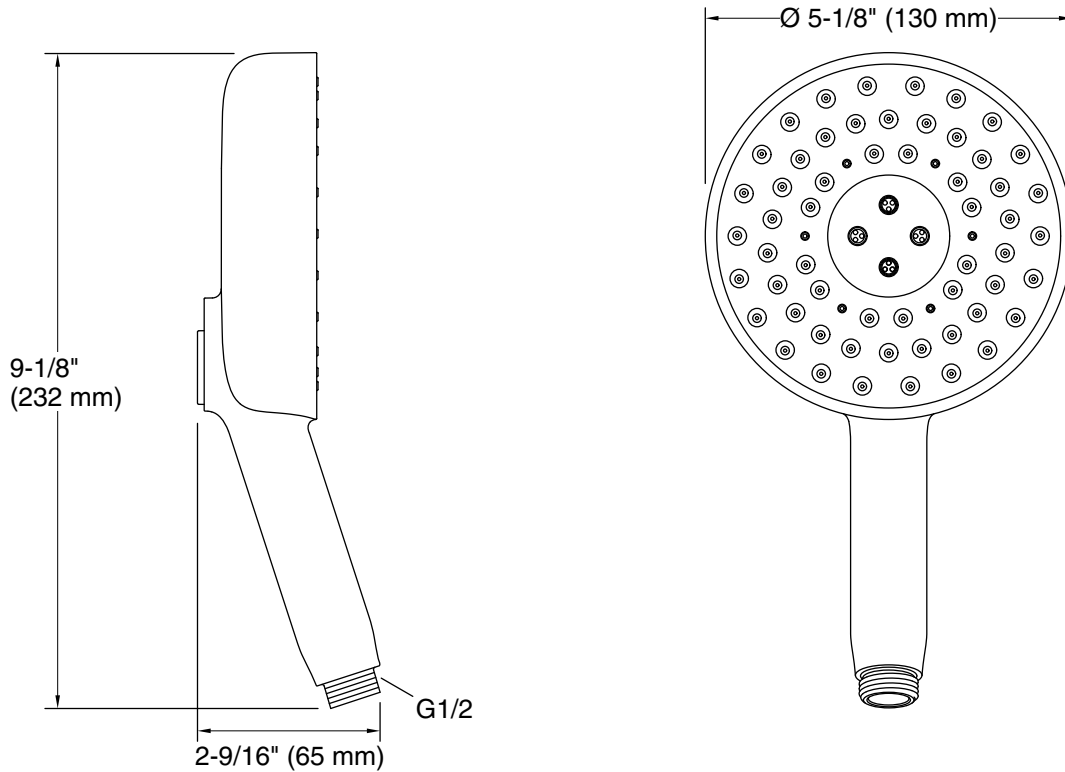

Installation

- G 1/2 inlet connection
- Bracket or sidebar required for wall-mount installation
- Deck-mount holder required for deck-mount installation

Recommended Products/Accessories

- K-9514 60" Shower Hose
- K-8593 72" Shower Hose
- K-26309 Wall-mount handshower holder
- K-26310 Wall-mount handshower holder with supply elbow and check valve
- K-26312 32-1/8" sidebar
- K-26313 40" sidebar
- K-26314 32" deluxe sidebar with integrated water supply

Technical Information

All product dimensions are nominal.

Spout:

Handshower rated max flow: 1.75 gal/min (6.6 l/min)