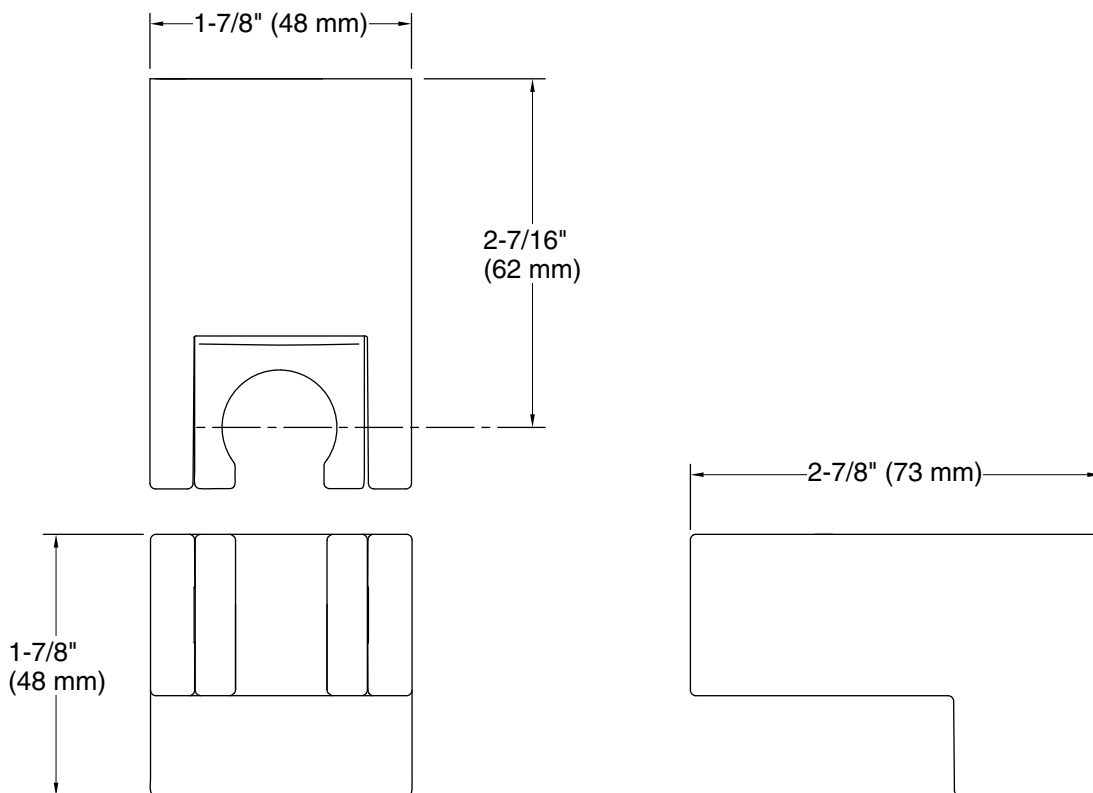

Features

- For use with a handshower and hose (sold separately)
- Handshower holder fits most handshowers
- Handshower holder pivots to adjust the angle of the spray
- Coordinates with other products in the Statement collection

Technical Information

All product dimensions are nominal.

Spout: