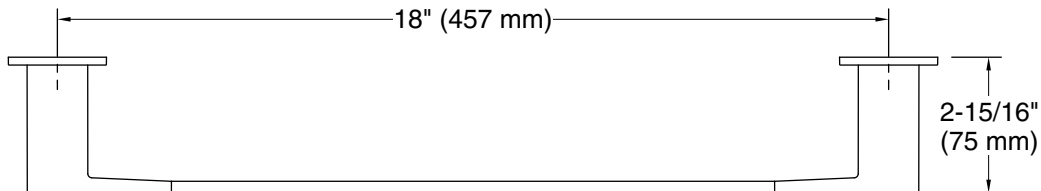

Features

- 18" (457 mm) bar
- Coordinates with Honesty faucets accessories, and showering components to complete your bathroom

Material

- Premium metal construction for durability and reliability
- KOHLER finishes resist corrosion and tarnishing

Recommended Products/Accessories

K-23255-4 Widespread bathroom sink faucet, 1.2 gpm

Codes/Standards

None Applicable

KOHLER® One-Year Limited Warranty

See website for detailed warranty information.

Available Colors/Finishes

Color tiles intended for reference only.

Color	Code	Description
	CP	Polished Chrome
	BN	Vibrant® Brushed Nickel
	BL	Matte Black
	2MB	Vibrant® Brushed Moderne Brass

Technical Information

All product dimensions are nominal.