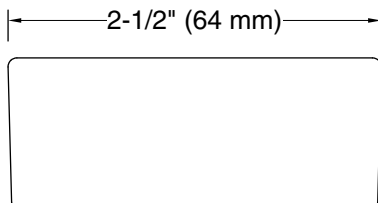

K-23255-4 Widespread bathroom sink faucet, 1.2 gpm

**Codes/Standards**

None Applicable

**KOHLER® One-Year Limited  
Warranty**

See website for detailed warranty information.

## Technical Information

All product dimensions are nominal.

Material: Zinc