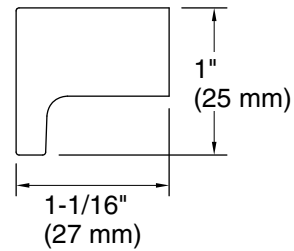

K-23255-4 Widespread bathroom sink faucet, 1.2 gpm

**Codes/Standards**

None Applicable

**KOHLER® One-Year Limited  
Warranty**

See website for detailed warranty information.

## Technical Information

All product dimensions are nominal.

Material: Zinc