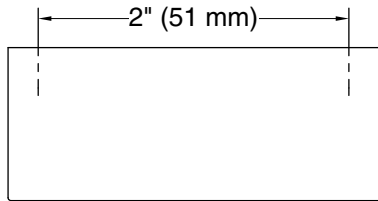

K-23255-4 Widespread bathroom sink faucet, 1.2 gpm

**Codes/Standards**

None Applicable

**KOHLER® One-Year Limited  
Warranty**

See website for detailed warranty information.

## Technical Information

All product dimensions are nominal.

Material: Zinc