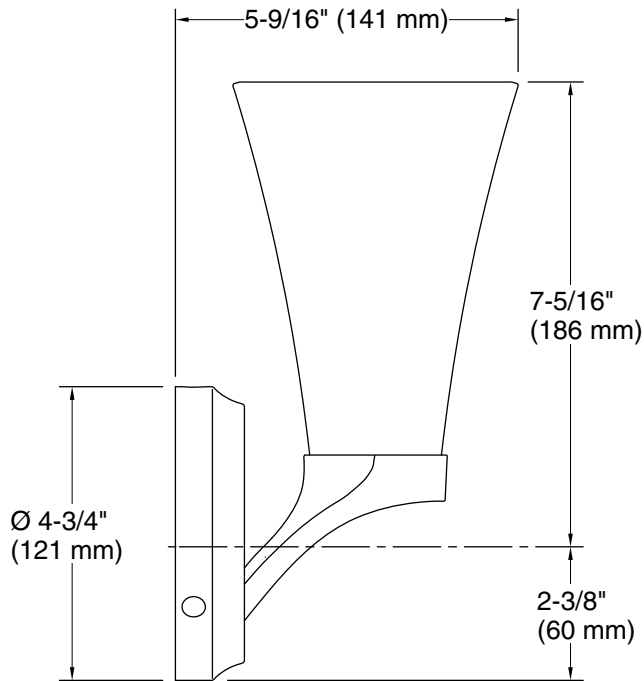

Features

- Painted glass shade perfectly diffuses the light, reducing glare in the bathroom
- Requires bulb with candelabra (E12) base; B10 bulb recommended (sold separately)
- Suitable for damp locations, per UL 1598
- Coordinates with other products in the Simplice collection
- Fixture is dimmable when paired with dimmer switch and compatible bulbs

Required Electrical Service

One circuit required.

120 V, 0.5 A, 60 Hz

Technical Information

All product dimensions are nominal.

Material: Steel, Glass, Zinc, Aluminum

Number of Lights: 1

Lighting Type: Socket-based

Socket Type: E-12 Candelabra

Number of Shades: 1

Shade Type: Frosted Glass

Hanging Type: Non-hanging

Notes

Install this product according to the installation instructions.