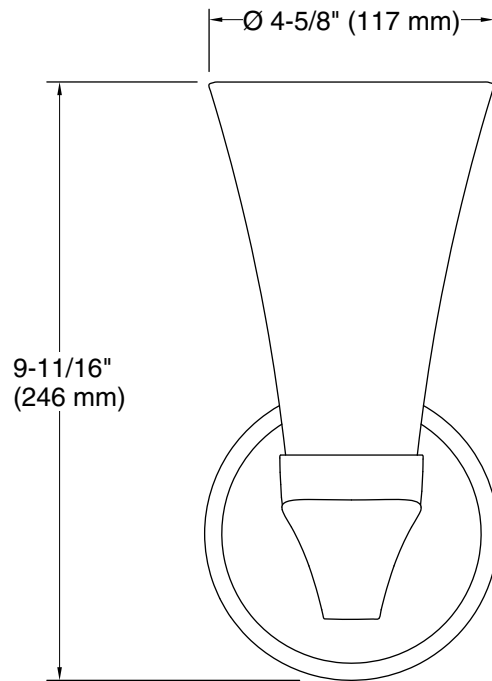

Required Electrical Service

One circuit required.

120 V, 0.5 A, 60 Hz

Technical Information

All product dimensions are nominal.

Material: Steel, Glass, Zinc, Aluminum

Number of Lights: 1

Lighting Type: Socket-based