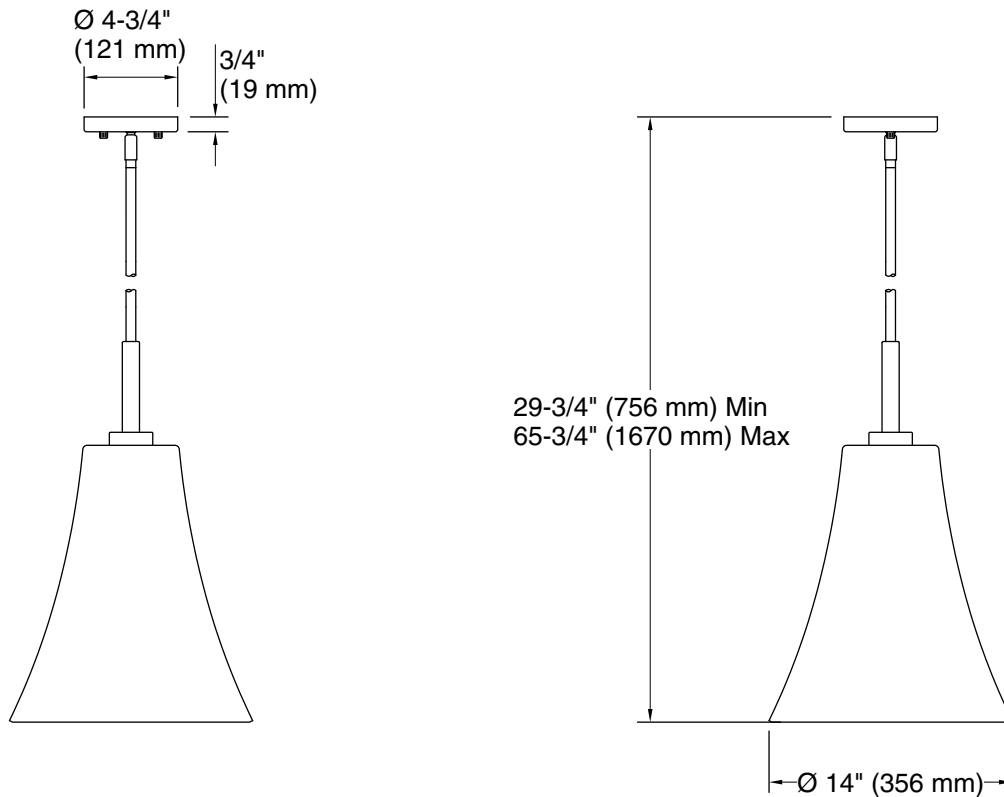

Features

- Seeded glass shade adds a striking design element reminiscent of original flat glass
- Requires bulb with medium (E26) base; type T14 bulb recommended (sold separately)
- Suitable for damp locations, per UL 1598
- Coordinates with other products in the Simplice collection
- Fixture is dimmable when paired with dimmer switch and compatible bulbs

Required Electrical Service

One dedicated circuit required.

120 V, 0.5 A, 60 Hz

Technical Information

All product dimensions are nominal.

Material:	Steel, Glass, Aluminum, Brass
Number of Lights:	1
Lighting Type:	Socket-based
Socket Type:	E-26 Medium
Number of Shades:	1
Shade Type:	Seeded Glass
Hanging Type:	Downrod
Downrod Detail:	1 x 6" (152 mm), 3 x 12" (305 mm)
Height:	29-13/16" (757 mm) - 65-13/16" (1671 mm)