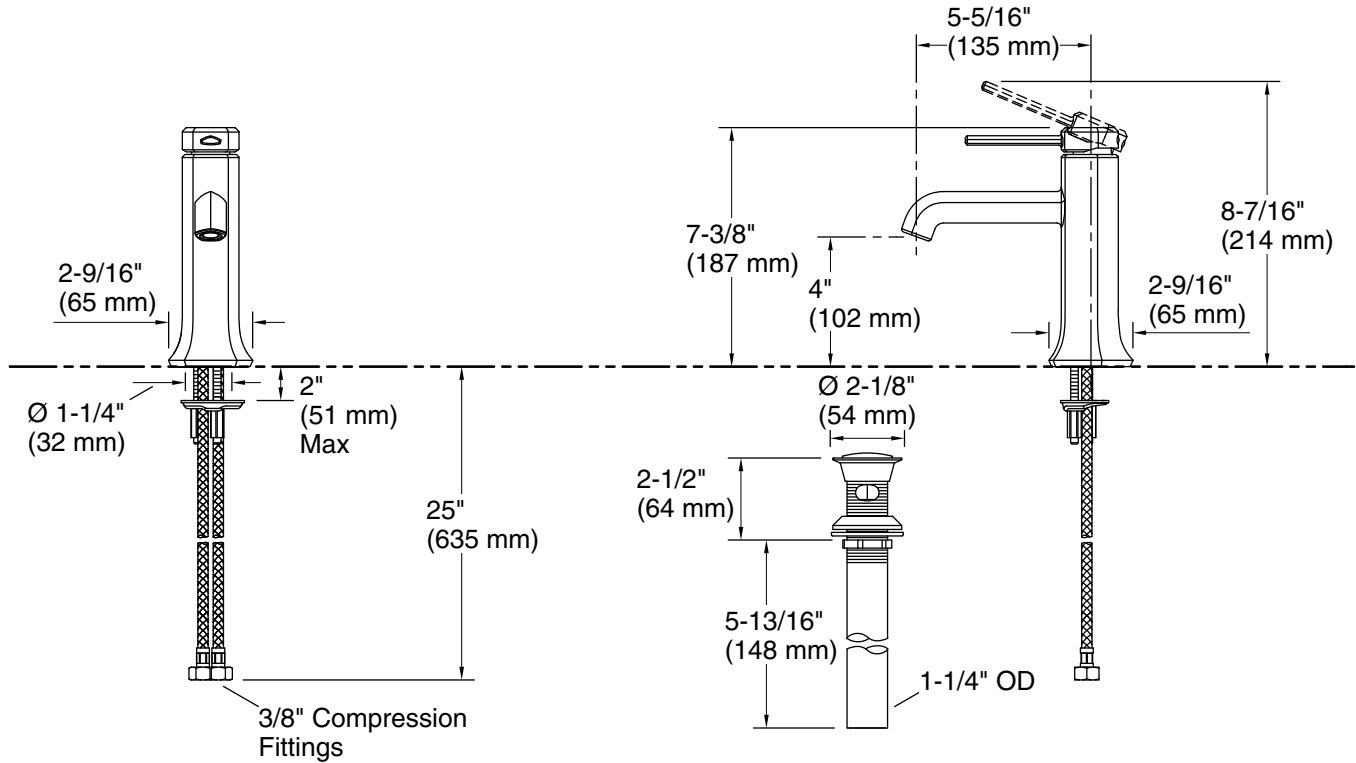

Features

- A single handle controls both on/off activation and temperature setting
- 1.0 gpm (3.8 lpm) maximum flow rate at 60 psi (4.14 bar)
- KOHLER® ceramic disc valves exceed industry longevity standards for a lifetime of durable performance
- Clicker drain with tailpiece
- Part of the Occasion bathroom faucet and accessory collection

9-24-2025 20:54 - US/CA

THE BOLD LOOK
OF **KOHLER®**

Technical Information

All product dimensions are nominal.

Faucet flow rate: 1 gal/min (3.8 l/min)

Drain included: Yes

Drain with overflow: Yes

Drain tailpiece included: Yes

Spout:

Spout reach: 5-5/16" (135 mm)

Notes

ADA, OBC, CSA B651 compliant when installed to the specific requirements of these regulations.