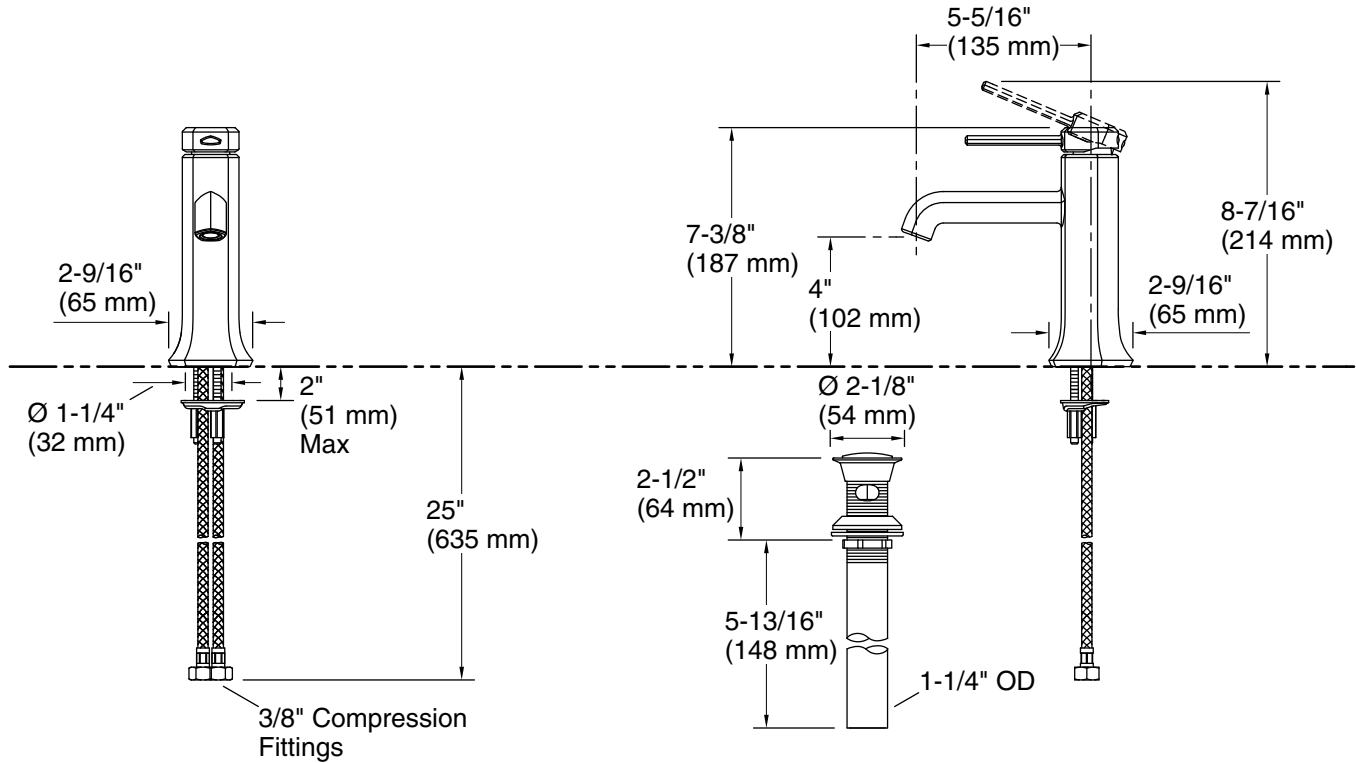

Features

- A single handle controls both on/off activation and temperature setting
- 0.5 gpm (1.9 lpm) maximum flow rate at 60 psi (4.14 bar)
- KOHLER® ceramic disc valves exceed industry longevity standards for a lifetime of durable performance
- Clicker drain with tailpiece
- Part of the Occasion bathroom faucet and accessory collection

Technical Information

All product dimensions are nominal.

Faucet flow rate: 0.5 gal/min (1.9 l/min)

Drain included: Yes

Drain with overflow: Yes

Drain tailpiece included: Yes

Spout:

Spout reach: 5-5/16" (135 mm)