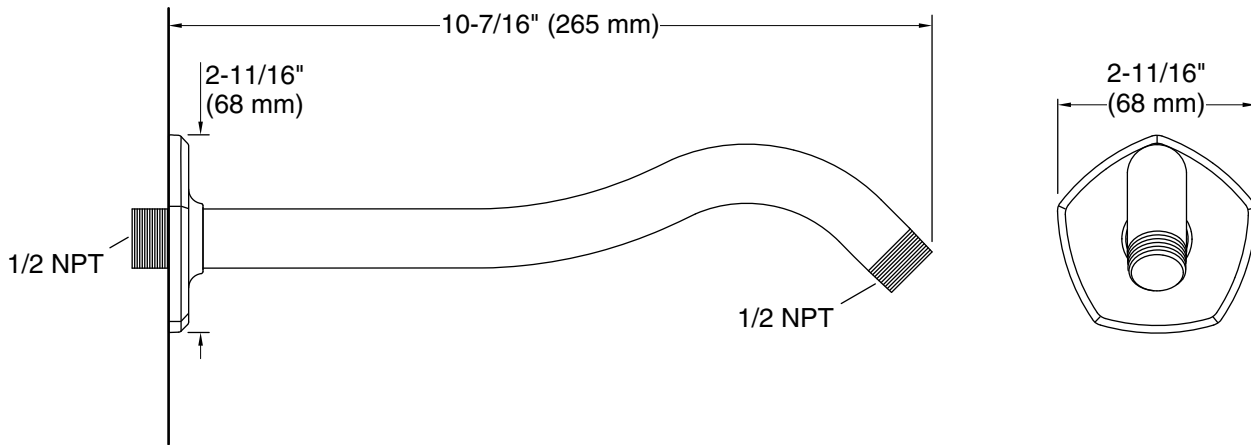

### Features

- Part of the Occasion bathroom faucet and accessory collection
- 10-1/2" (267 mm) x 2-3/4" (70 mm) x 2-3/4" (70 mm)

### Installation

- 1/2" -14 NPT connection
- Wall-mount

**Technical Information**

All product dimensions are nominal.

**Spout:**