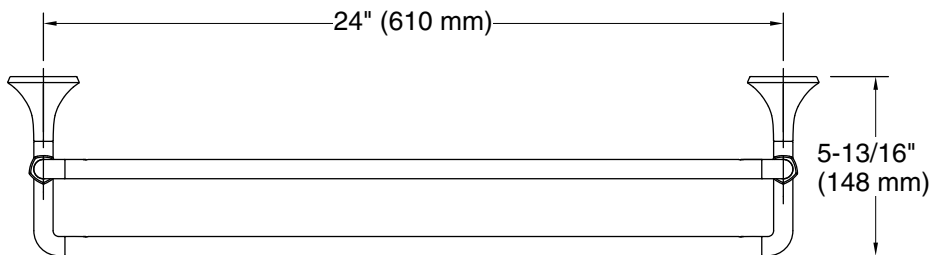

## Features

- Double bar provides additional towel storage
- Part of the Occasion bathroom faucet and accessory collection

## Technical Information

All product dimensions are nominal.

Material: Zinc