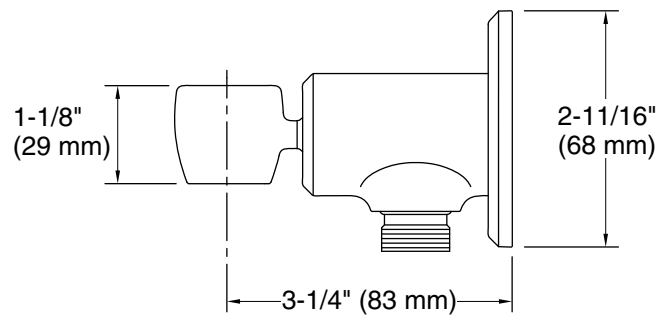

### Features

- Handshower holder pivots and rotates to position handshower at desired angle
- For use with a handshower and hose (sold separately)
- Includes check valve for backflow prevention
- Includes supply elbow. Integrated supply and holder reduces the number of components needed in the shower space, allowing for a cleaner look
- Part of the Occasion bathroom faucet and accessory collection

### Installation

- Wall-mount

**Technical Information**

All product dimensions are nominal.

**Spout:**