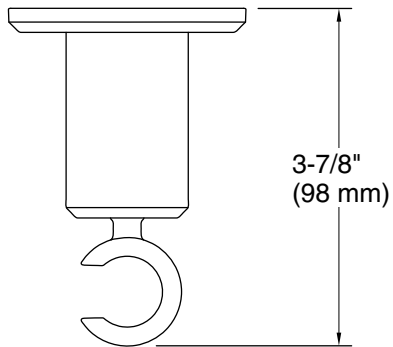

### Features

- Handshower holder pivots and rotates to position handshower at desired angle
- For use with a handshower and hose (sold separately)
- Includes check valve for backflow prevention
- Includes supply elbow. Integrated supply and holder reduces the number of components needed in the shower space, allowing for a cleaner look
- Part of the Occasion bathroom faucet and accessory collection

### Installation

- Wall-mount

**Technical Information**

All product dimensions are nominal.

**Spout:**