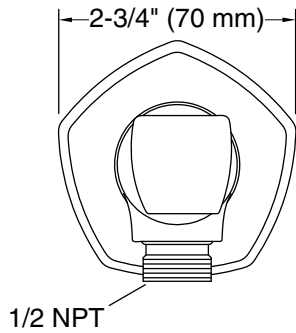

### Features

- Handshower holder pivots and rotates to position handshower at desired angle
- For use with a handshower and hose (sold separately)
- Includes check valve for backflow prevention
- Includes supply elbow. Integrated supply and holder reduces the number of components needed in the shower space, allowing for a cleaner look
- Part of the Occasion bathroom faucet and accessory collection

**Technical Information**

All product dimensions are nominal.

**Spout:**