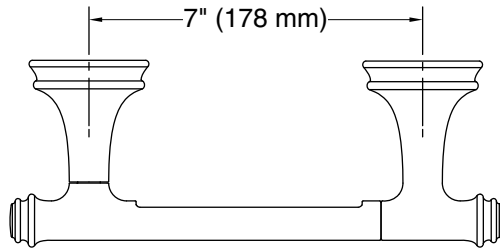

Features

- Pivoting holder makes changing toilet paper quick and simple
- Coordinates with other products in the Bellera collection

Material

- Premium metal construction for durability and reliability
- KOHLER finishes resist corrosion and tarnishing

Technical Information

All product dimensions are nominal.

Material: Zinc

Notes

Install this product according to the installation instructions.