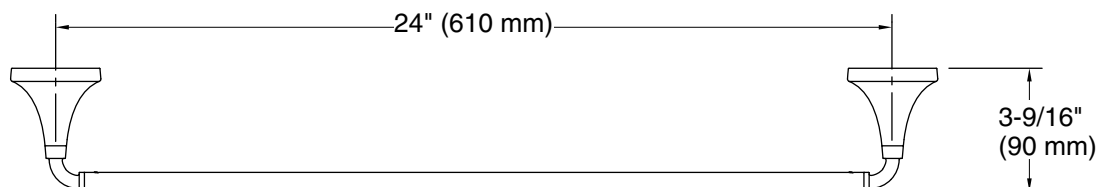

Technical Information

All product dimensions are nominal.

Material: Zinc, Stainless Steel

Notes

Install this product according to the installation instructions.