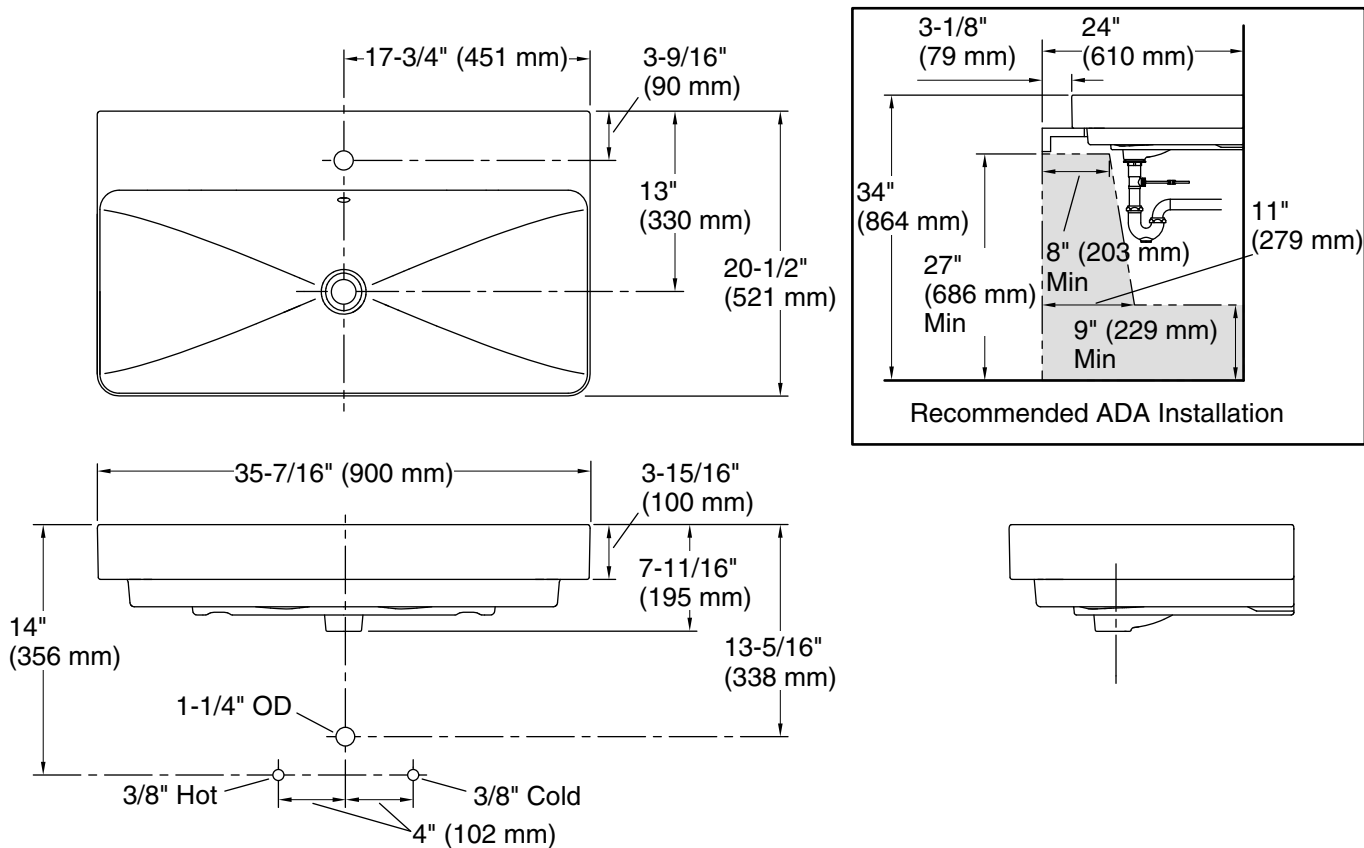

Features

- Single faucet hole
- Overflow drain
- 35-7/16" (900 mm) x 20-1/2" (520 mm)
- Rectangular basin with a contemporary design

Material

- Vitreous china

Installation

- Vessel

Recommended Products/Accessories

Available Colors/Finishes

Color tiles intended for reference only.

Color	Code	Description
	0	White
	96	Biscuit
	7	Black Black™

Technical Information

All product dimensions are nominal.

Basin configuration: Single Bowl

Min. base cabinet width: 36" (914 mm)

Bowl area (Basin #1):
Length: 34-11/16" (881 mm)
Width: 14-3/16" (361 mm)
Bowl depth: 5-11/16" (145 mm)
Water depth: 4-15/16" (125 mm)

With overflow: Yes

Number of deck holes: 1

Drain hole: 1-3/4" (45 mm)

Template: Drop-in, 1296174-7, required, included

Notes

Install this product according to the installation instructions.

Choose a faucet that will provide adequate clearance and will direct the water stream to the center of the bathroom sink.