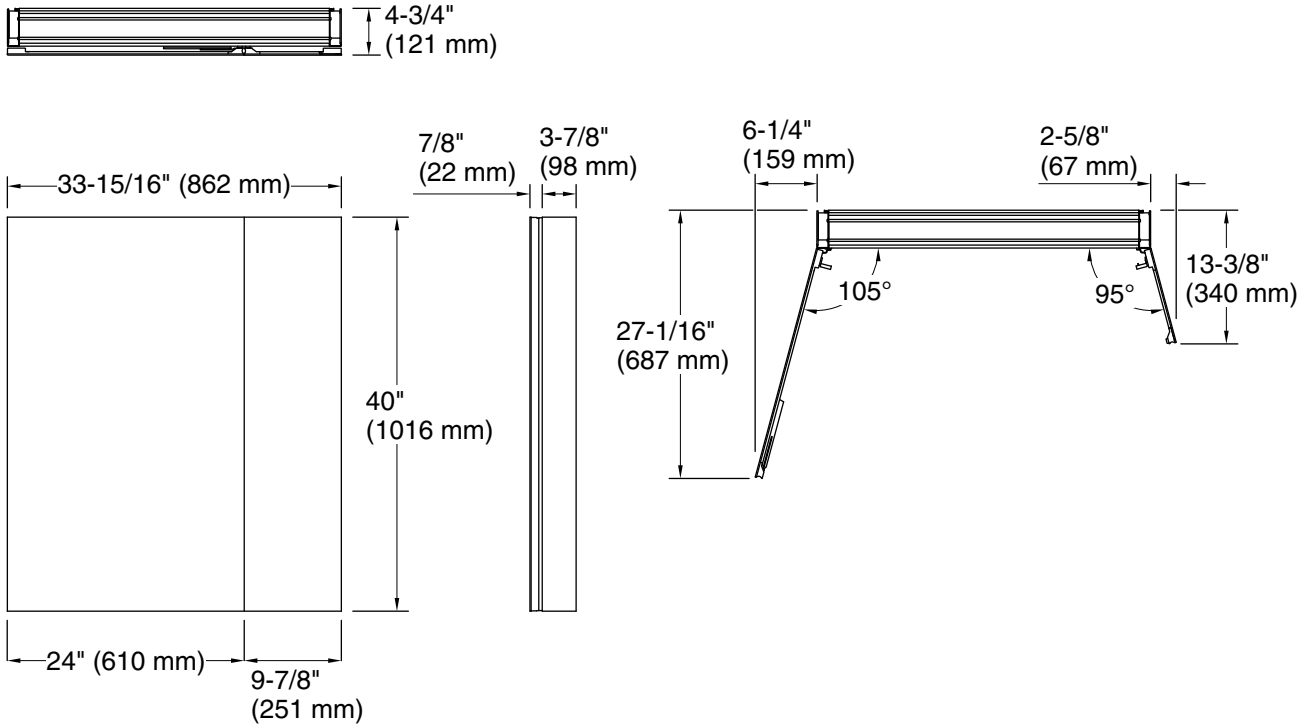

Technical Information

All product dimensions are nominal.

Lighting included: No

Notes

Install this product according to the installation instructions.

When determining the height of the medicine cabinet, ensure the mirrored door will clear all obstacles (such as a faucet). A minimum distance of 3" (76 mm) is required.

This cabinet is designed for either right or left door swing. Check for obstructions.