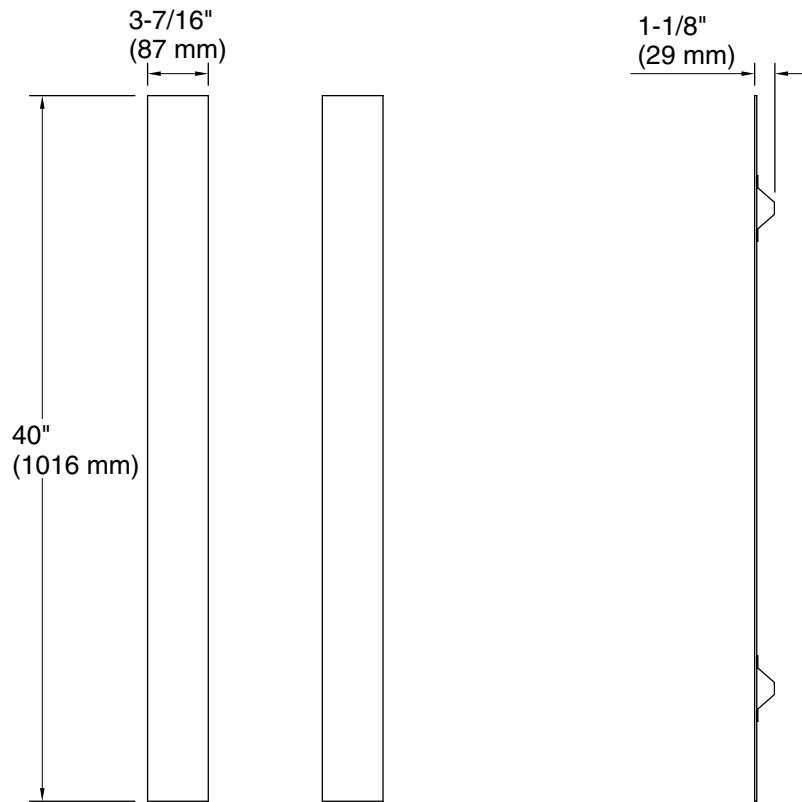

**Verdera™**  
40" mirrored side kit for medicine cabinet  
**K-28033**

**Features**

- Required for surface mounting of 40"-tall (1016 mm) Verdera medicine cabinets
- 40" (1016 mm) length
- Includes two side mirrors and all hardware

**Material**

- Premium metal and mirrored glass construction

**Recommended Products/Accessories**

- K-28029 15" x 40" medicine cabinet
- K-28030 20" x 40" medicine cabinet
- K-28031 24" x 40" medicine cabinet
- K-28032 34" x 40" medicine cabinet

## Technical Information

All product dimensions are nominal.

Lighting included: No