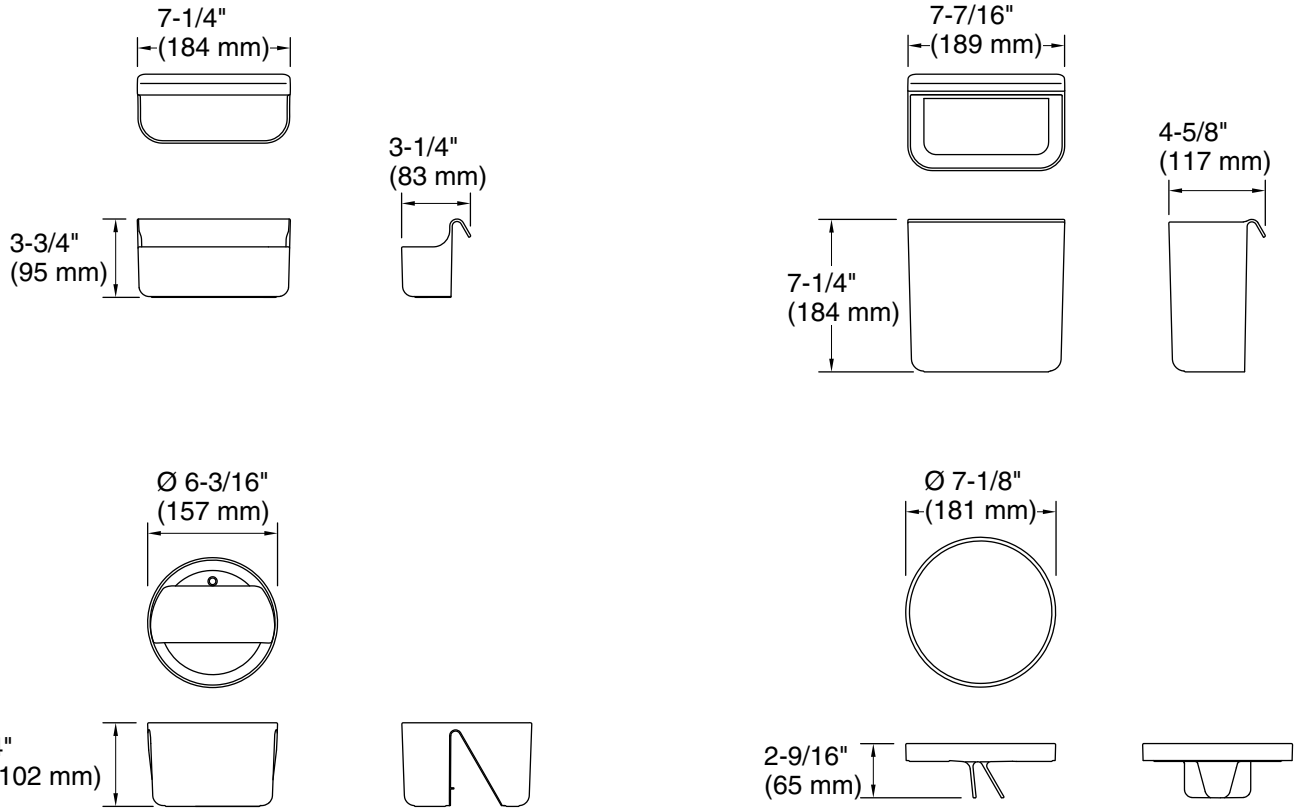

Technical Information

All product dimensions are nominal.

Material: Plastic

Notes

Install this product according to the installation instructions.