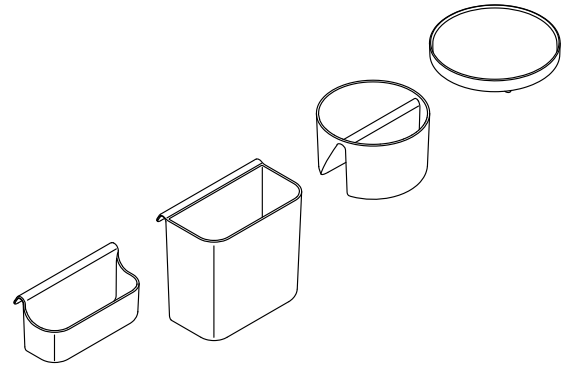

### Features

- Customize your bathroom sink storage with space-saving hanging accessories
- Set includes small and large rectangular containers, round container, and round storage tray
- Sleek and contemporary design
- For use with Spacity™ bathroom sinks and vanity tops with integrated sinks

### Material

- Plastic construction

### Installation

- Hangs easily on sink edge – no tools required