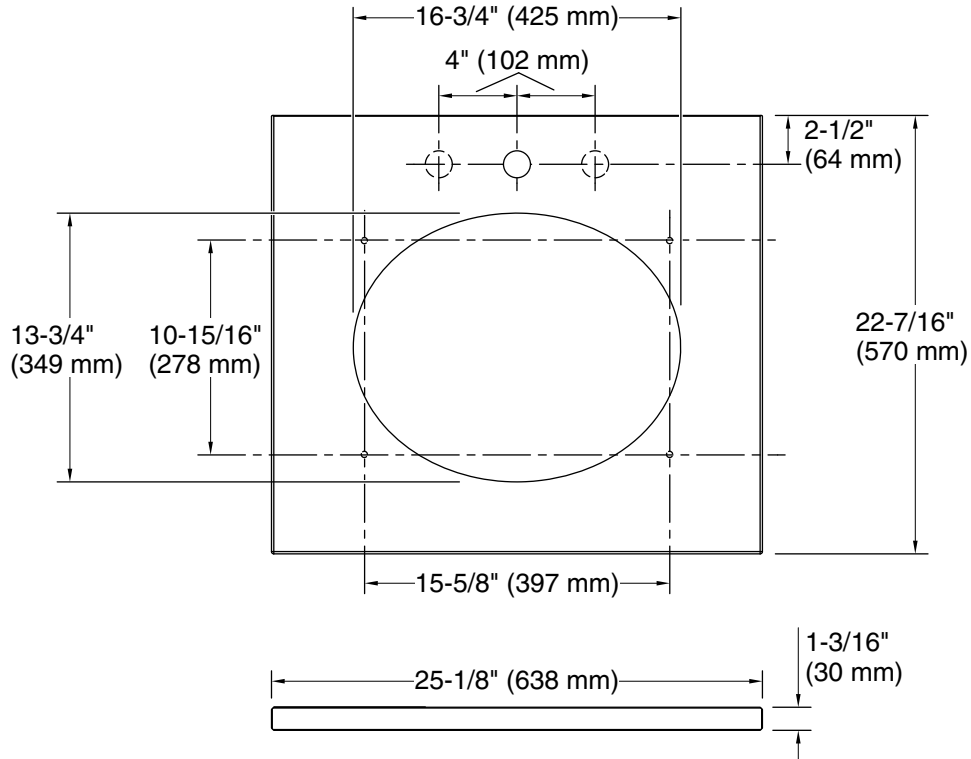

Technical Information

All product dimensions are nominal.

Center(s): 8" (203 mm)

With overflow: No

Number of deck
holes: 3

Notes

Install this product according to the installation instructions.