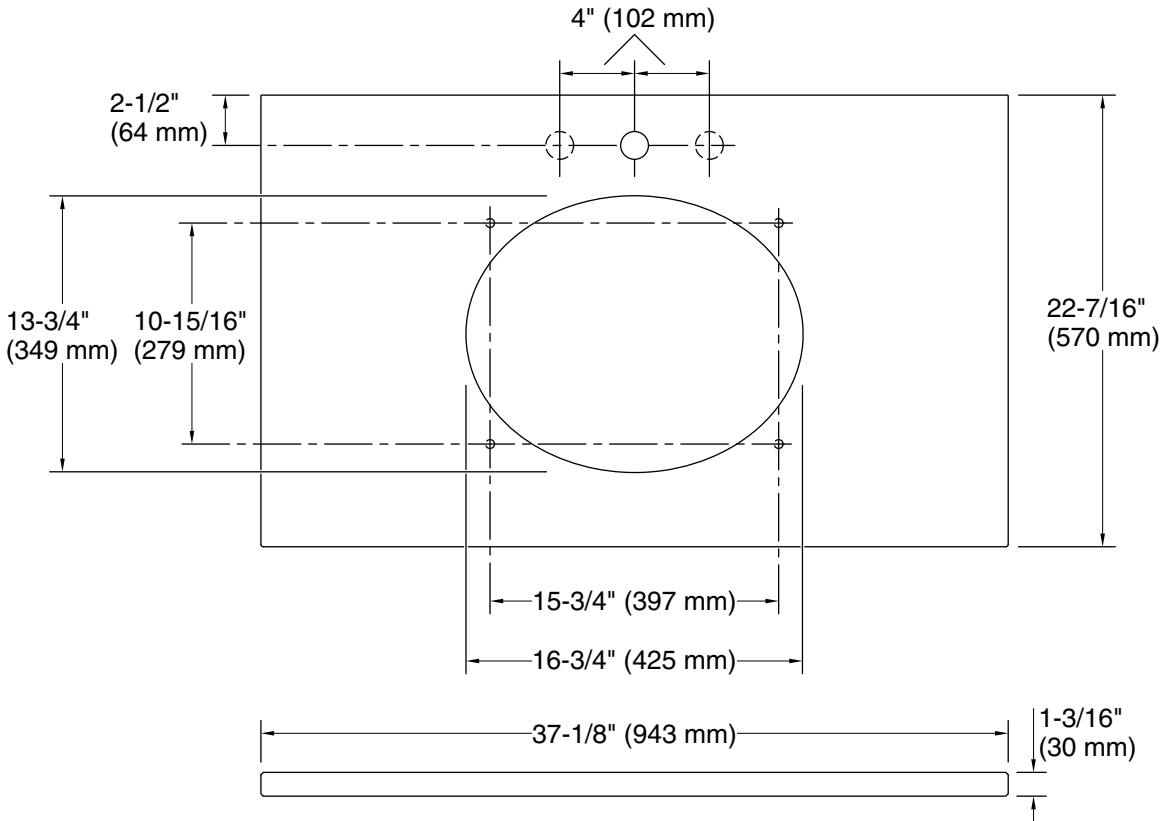

Technical Information

All product dimensions are nominal.

Center(s): 8" (203 mm)

With overflow: No

Number of deck
holes: 3

Notes

Install this product according to the installation instructions.