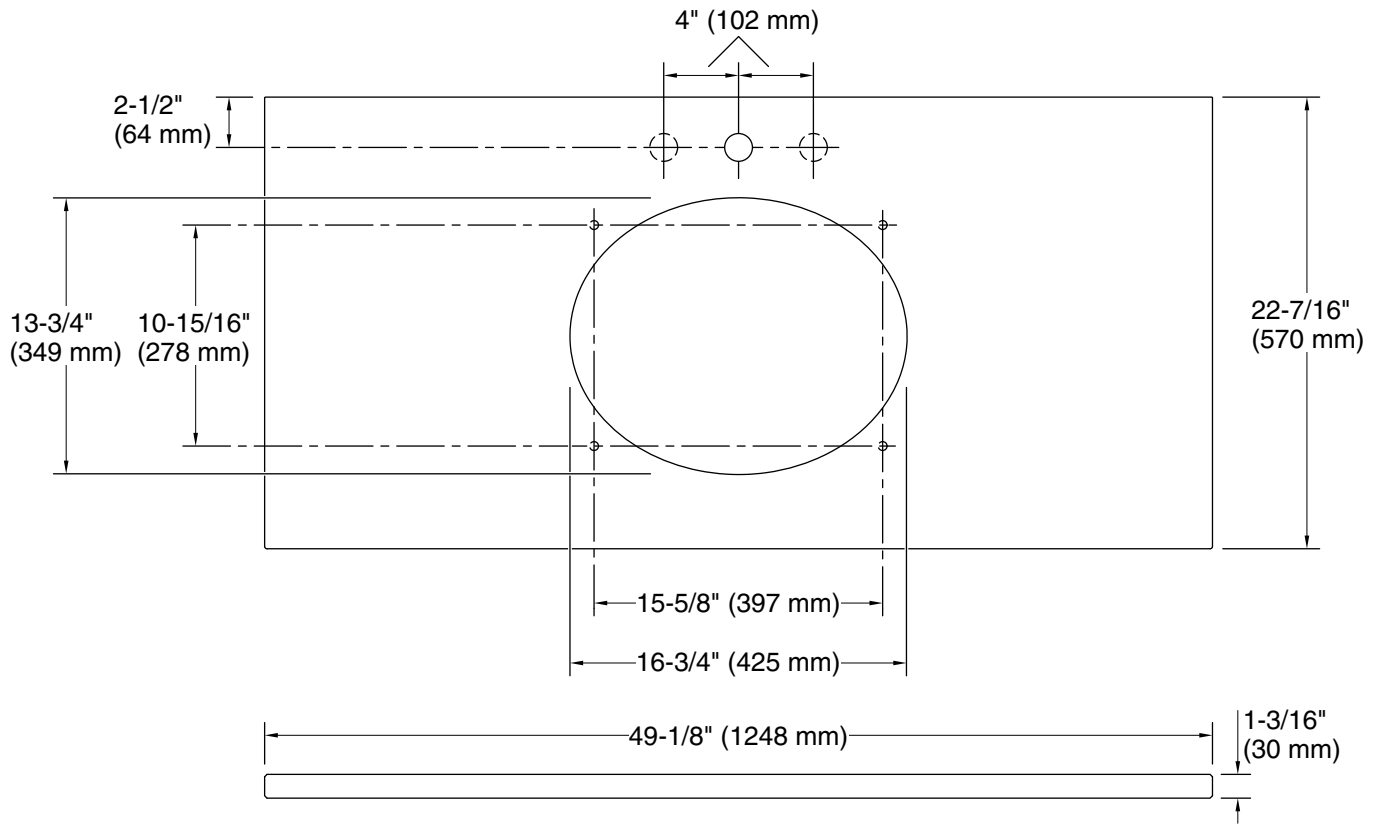

Material

- Silestone® quartz

Installation

- Vanity top
- Single faucet hole with pilot holes for optional 8" (203 mm) widespread faucet configuration

Recommended Products/Accessories

- K-2205 19-1/4" oval undermount bathroom sink, no overflow
- K-2881 19-1/4" oval undermount bathroom sink
- K-2874 19-1/2" round undermount bathroom sink
- K-2210 19-1/4" oval undermount bathroom sink

Available Colors/Finishes

Color tiles intended for reference only.

Color Code Description

	EMQ	ET Marquina
	EST	ET Statuario
	MMW	Miami White

Technical Information

All product dimensions are nominal.

Center(s): 8" (203 mm)