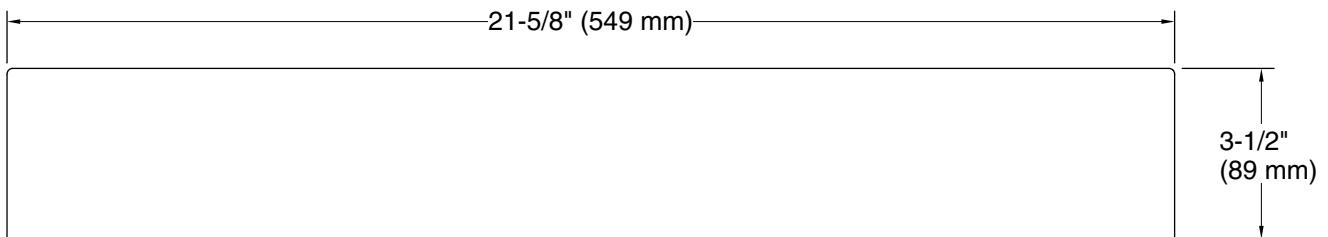

Color	Code	Description
	EMQ	ET Marquina
	EST	ET Statuario
	MMW	Miami White

Technical Information

All product dimensions are nominal.

Material: Silestone Quartz