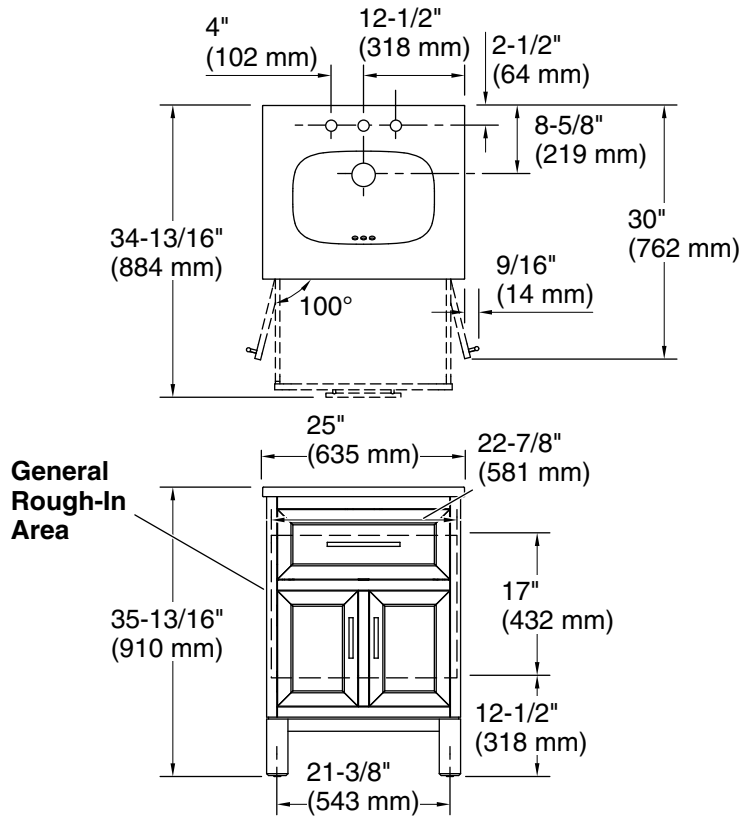

Technical Information

All product dimensions are nominal.

Lighting included: No

Notes

Install this product according to the installation instructions.