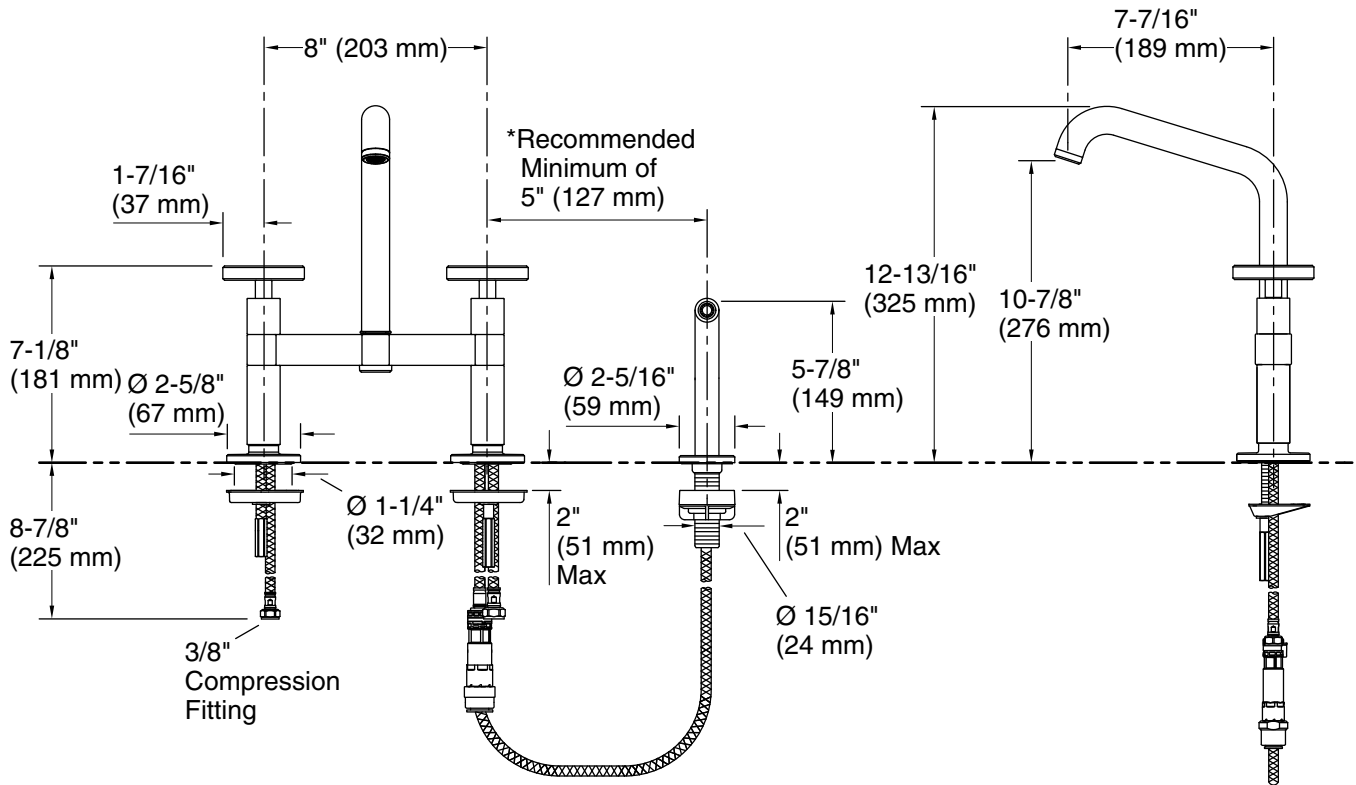

Features

- High-arch spout and 360° spout rotation offer superior clearance for filling pots and cleaning
- Two round handles offer separate control of hot and cold water
- Matching side sprayer provides flexibility and convenience for cleaning and food prep
- 1.5 gpm (5.7 lpm) maximum flow rate at 60 psi (4.14 bar)
- Coordinates with other products in the Billet™ collection

Technical Information

All product dimensions are nominal.

Faucet flow rate: 1.5 gal/min (5.7 l/min)

Spout:

Spout reach: 7-7/16" (189 mm)

Handshower rated max flow: 1.5 gal/min (5.7 l/min)

Notes

Install this product according to the installation instructions.