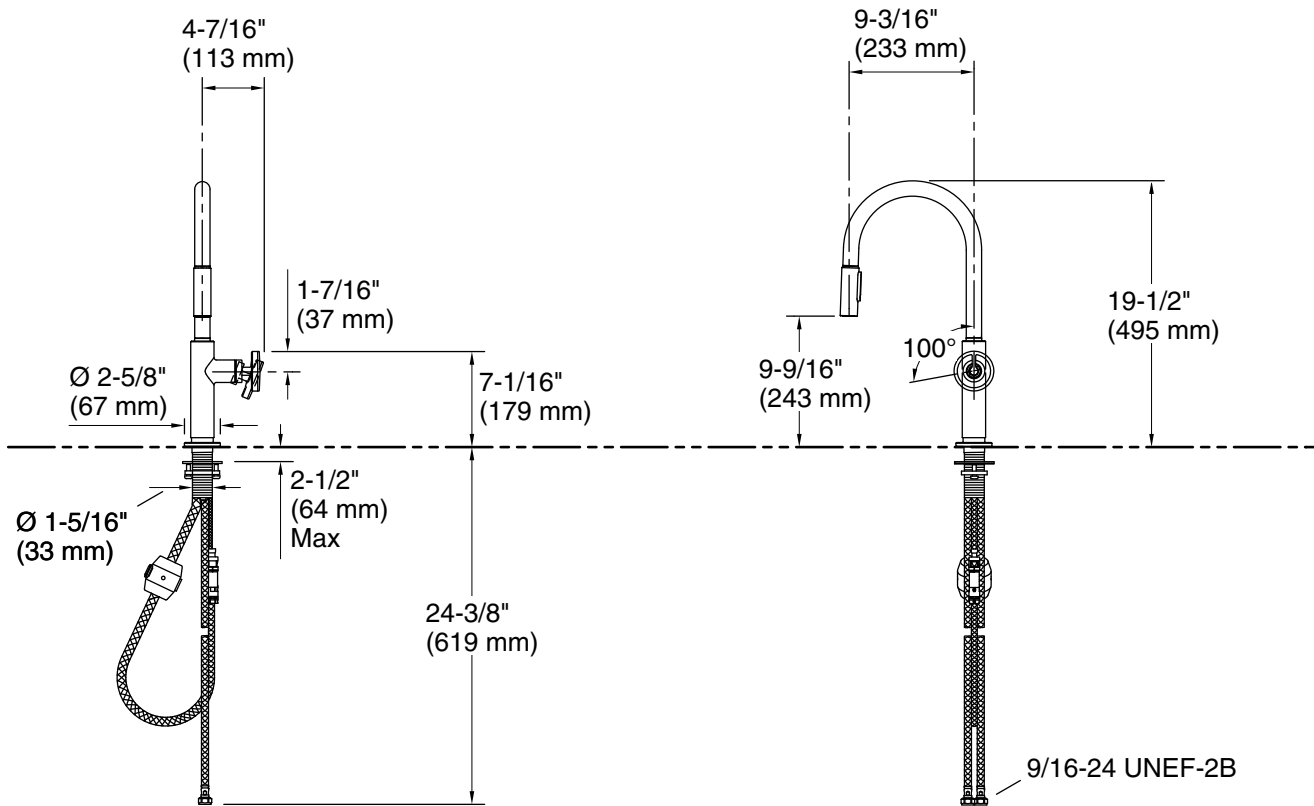

Features

- Two-function pull-down sprayhead with touch control allows you to switch between aerated and Sweep® sprays
- Sweep® spray features specially angled nozzles that form a wide, powerful blade of water to sweep your dishes and sink clean
- DockNetik® secure docking system locks sprayhead into place when not in use
- ProMotion® technology's light, quiet braided hose and swiveling ball joint make the pull-down sprayhead easier and more comfortable to use
- MasterClean™ sprayface features an easy-to-clean surface that withstands mineral buildup and maximizes spray performance
- High-arch spout offers vertical clearance for tall cookware and pitchers
- Single round handle makes adjusting water temperature easy with one hand
- Temperature memory allows faucet to be turned on and off at the temperature set during prior usage
- KOHLER ceramic disc valves exceed industry longevity standards by over two times, ensuring durable performance for life
- 1.5 gpm (5.7 lpm) maximum flow rate at 60 psi (4.14 bar)
- Coordinates with other products in the Billet™ collection

Recommended Products/Accessories

- K-28676 Beverage faucet
- K-28679 Soap/lotion dispenser
- K-28675-9 Single-handle bar sink faucet with two-function extended-reach spout and side sprayer

Codes/Standards

Technical Information

All product dimensions are nominal.

Faucet flow rate: 1.5 gal/min (5.7 l/min)

Spout:

Spout reach: 9-3/16" (233 mm)

Notes

Install this product according to the installation instructions.