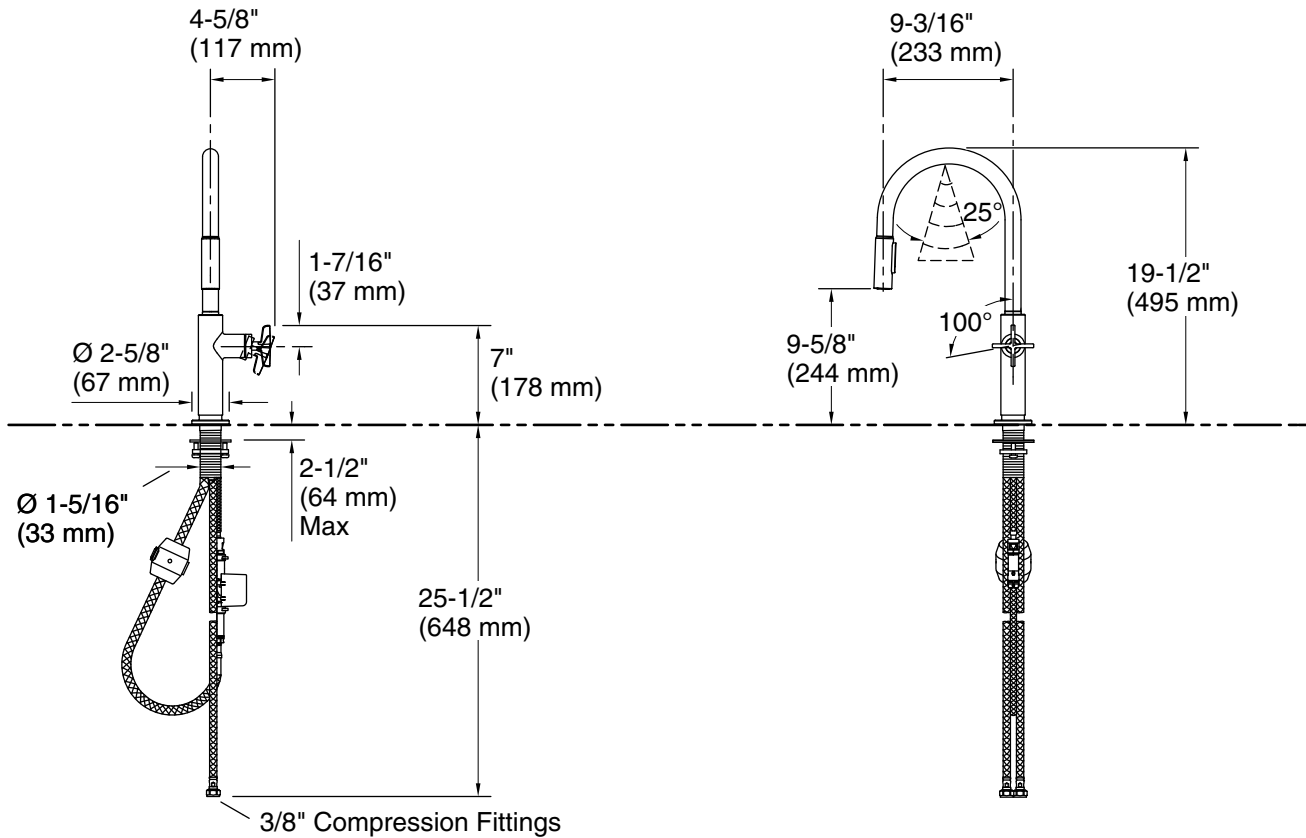

### Installation

- Flexible supply lines simplify installation

**ADA** **CSA B651**

### Technical Information

All product dimensions are nominal.

Power source: Plug - AC, included

Faucet flow rate: 1.5 gal/min (5.7 l/min)

### Spout:

Spout reach: 9-3/16" (233 mm)