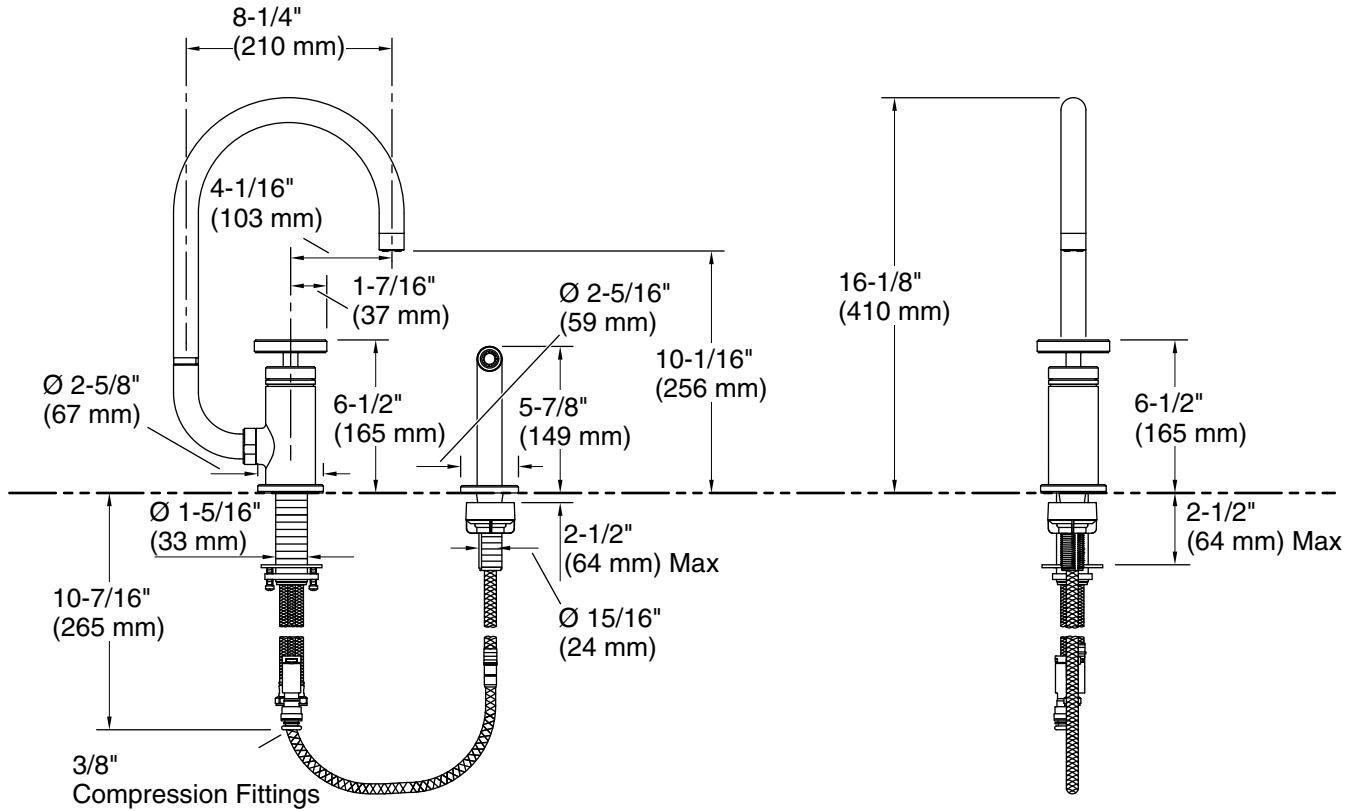

Technical Information

All product dimensions are nominal.

Faucet flow rate: 1.5 gal/min (5.7 l/min)

Spout:

Spout reach: 8-1/4" (210 mm)

Notes

Install this product according to the installation guide.