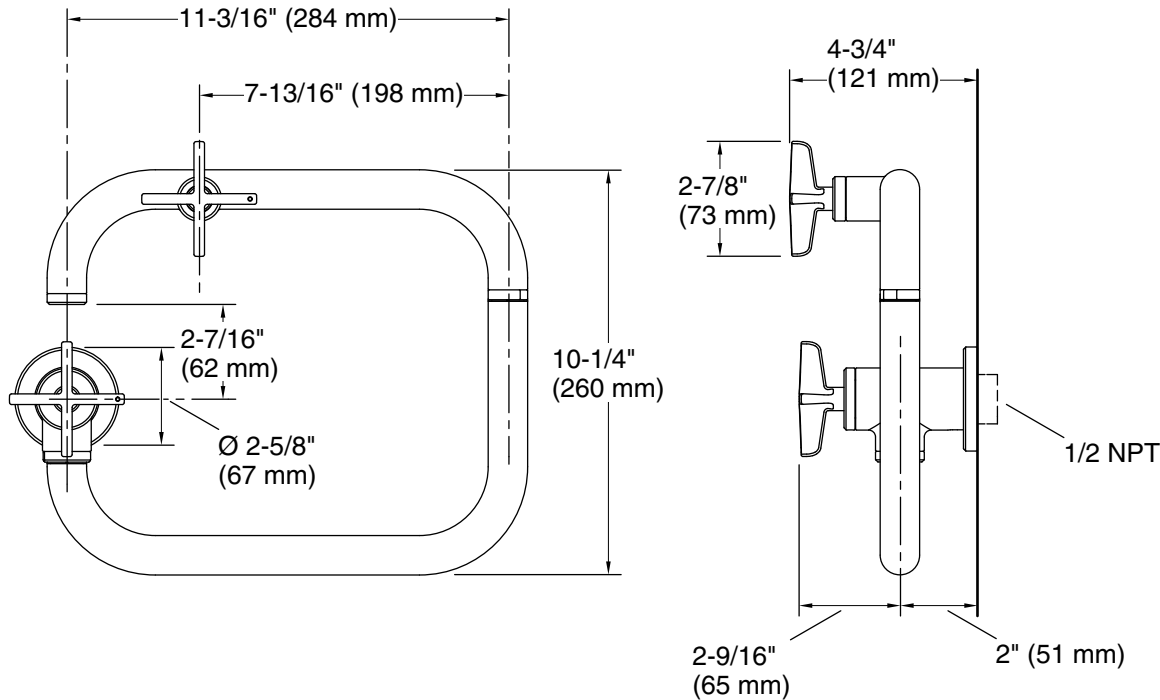

Features

- Articulating spout with 360° rotation offers superior clearance for filling pots on cooktops and ranges
- Single cross handle with main cross handle shutoff
- 3.2 gpm (12.1 lpm) flow rate at 60 psi (4.14 bar)
- KOHLER[®] ceramic disc valves exceed industry longevity standards for a lifetime of durable performance
- Coordinates with other products in the Billet™ collection

Technical Information

All product dimensions are nominal.

Faucet flow rate: 2.2 gal/min (8.3 l/min)

Spout:

Spout reach: 13-1/8" (334 mm)

Notes

Install this product according to the installation guide.