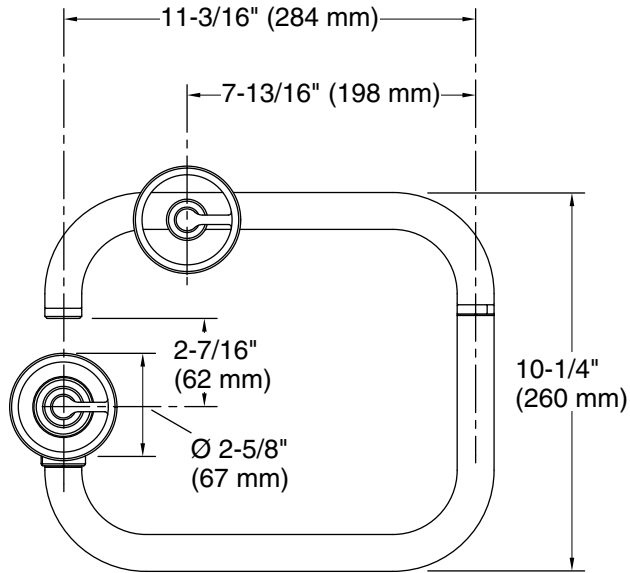

Features

- Articulating spout with 360° rotation offers superior clearance for filling pots on cooktops and ranges
- Single round handle with main round handle shutoff
- 3.2 gpm (12.1 lpm) flow rate at 60 psi (4.14 bar)
- KOHLER[®] ceramic disc valves exceed industry longevity standards for a lifetime of durable performance
- Coordinates with other products in the Billet™ collection

Technical Information

All product dimensions are nominal.

Faucet flow rate: 2.2 gal/min (8.3 l/min)

Spout:

Spout reach: 13-1/8" (334 mm)

Notes

Install this product according to the installation guide.