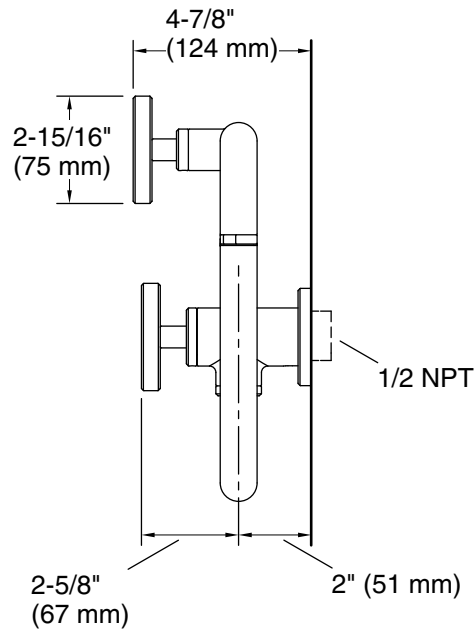

Features

- Articulating spout with 360° rotation offers superior clearance for filling pots on cooktops and ranges
- Single round handle with main round handle shutoff
- 3.2 gpm (12.1 lpm) flow rate at 60 psi (4.14 bar)
- KOHLER[®] ceramic disc valves exceed industry longevity standards for a lifetime of durable performance
- Coordinates with other products in the Billet™ collection

Technical Information

All product dimensions are nominal.

Faucet flow rate: 2.2 gal/min (8.3 l/min)

Spout:

Spout reach: 13-1/8" (334 mm)

Notes

Install this product according to the installation guide.