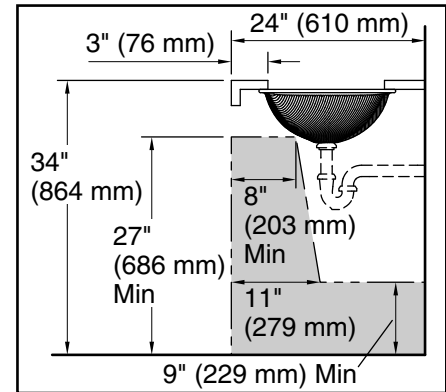

See website for detailed warranty information.

Recommended ADA Installation

Technical Information

All product dimensions are nominal.

Basin configuration: Single Bowl

Min. base cabinet width: 13" (330 mm)

Bowl area (Only): Length: 17-3/8" (441 mm)
 Width: 13" (330 mm)
 Bowl depth: 5-5/16" (135 mm)
 Water depth: 5-5/16" (135 mm)

With overflow: No

Drain hole: 1-11/16" (43 mm)

Template: Undermount, 1281904-7, required, included

Notes

Install this product according to the installation instructions.

ADA compliant when installed to the specific requirements of these regulations.