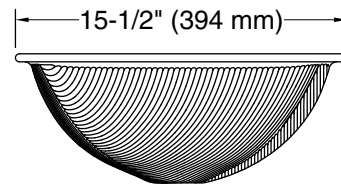

See website for detailed warranty information.

Recommended ADA Installation

Technical Information

All product dimensions are nominal.

Basin configuration: Single Bowl

Min. base cabinet width: 13" (330 mm)

Bowl area (Only): Length: 17-3/8" (441 mm)
 Width: 13" (330 mm)
 Bowl depth: 5-5/16" (135 mm)
 Water depth: 5-5/16" (135 mm)