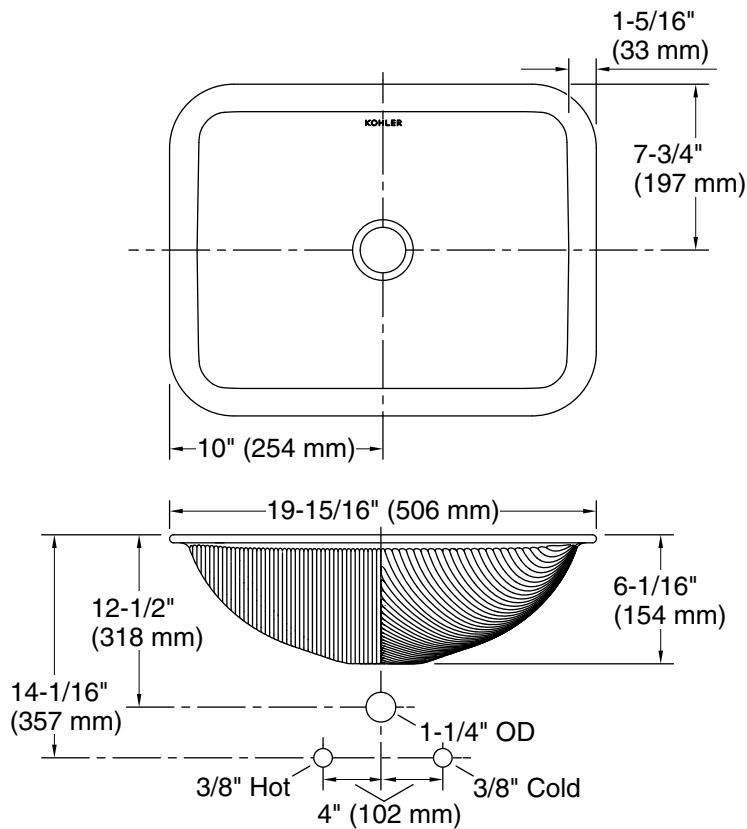

See website for detailed warranty information.

Recommended ADA Installation

Technical Information

All product dimensions are nominal.

Basin configuration: Single Bowl

Min. base cabinet width: 13" (330 mm)

Bowl area (Only): Length: 17-3/8" (441 mm)
 Width: 13" (330 mm)
 Bowl depth: 5-5/16" (135 mm)
 Water depth: 5-5/16" (135 mm)

With overflow: No

Drain hole: 1-11/16" (43 mm)

Template: Undermount, 1281904-7, required, included

Notes

Install this product according to the installation instructions.

ADA compliant when installed to the specific requirements of these regulations.