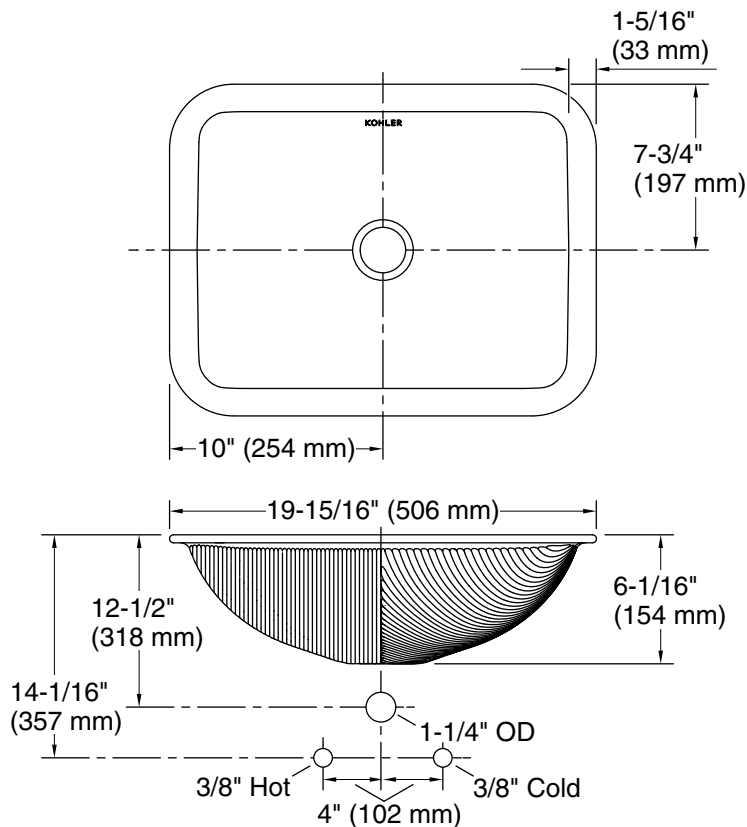

Recommended ADA Installation