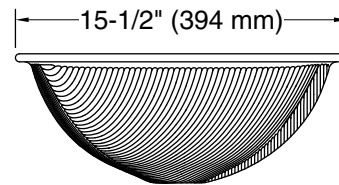

## Technical Information

All product dimensions are nominal.

Basin configuration: Single Bowl

Min. base cabinet width: 13" (330 mm)

Bowl area (Only): Length: 17-3/8" (441 mm)  
Width: 13" (330 mm)  
Bowl depth: 5-5/16" (135 mm)  
Water depth: 5-5/16" (135 mm)