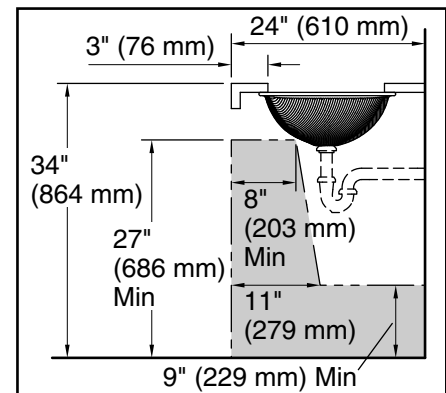

Recommended ADA Installation