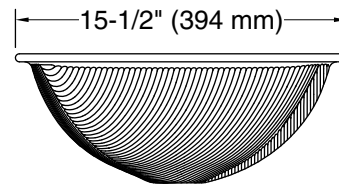

## Technical Information

All product dimensions are nominal.

Basin configuration: Single Bowl

Min. base cabinet width: 13" (330 mm)

Bowl area (Only): Length: 17-3/8" (441 mm)  
 Width: 13" (330 mm)  
 Bowl depth: 5-5/16" (135 mm)  
 Water depth: 5-5/16" (135 mm)