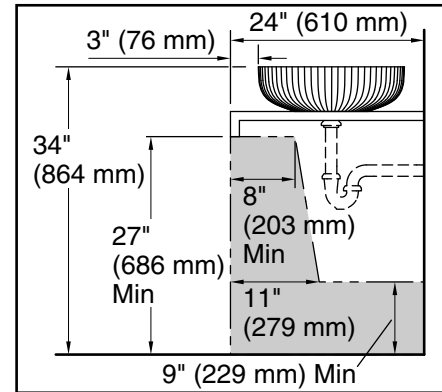

Recommended ADA Installation