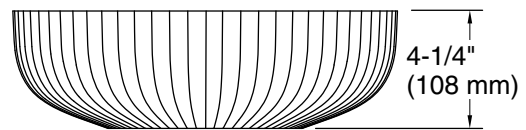

## Technical Information

All product dimensions are nominal.

Basin configuration: Single Bowl

Min. base cabinet width: 8" (203 mm)

Bowl area (Center): Length: 13-7/8" (352 mm)  
Width: 13-7/8" (352 mm)  
Bowl depth: 3-3/4" (95 mm)  
Water depth: 3-3/4" (95 mm)