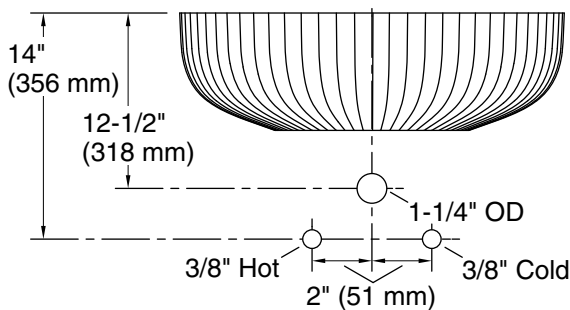

## Technical Information

All product dimensions are nominal.

Basin configuration: Single Bowl

Min. base cabinet width: 8" (203 mm)

Bowl area (Center): Length: 13-7/8" (352 mm)  
Width: 13-7/8" (352 mm)  
Bowl depth: 3-3/4" (95 mm)  
Water depth: 3-3/4" (95 mm)