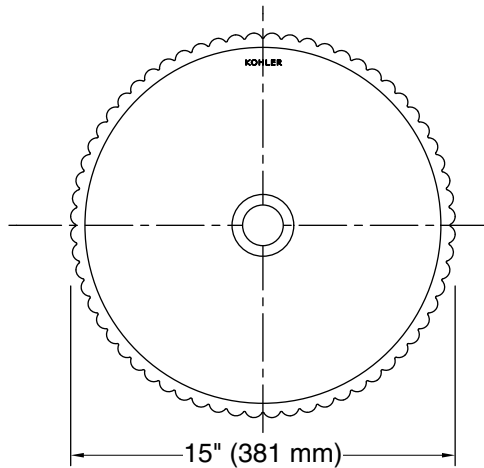

Recommended ADA Installation