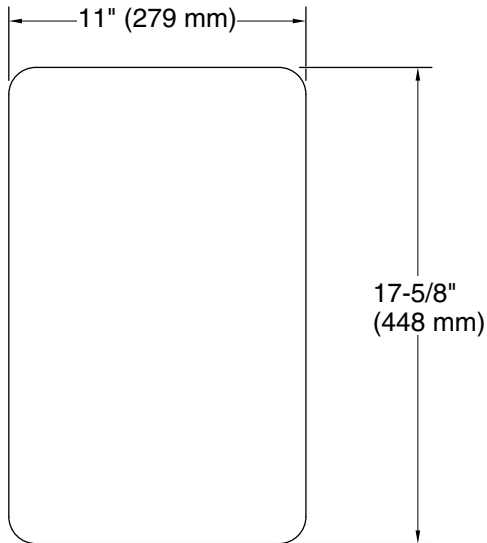

See website for detailed warranty information.

Technical Information

All product dimensions are nominal.

Material: Wood