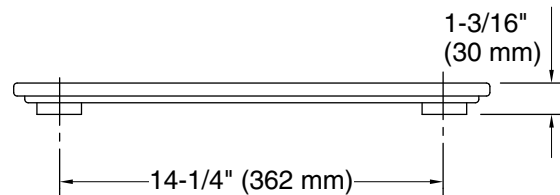

Material

- Durable acacia wood construction

Installation

- Cutting board rests on sink deck when sink is top-mounted or on countertop when undermounted

Codes/Standards

None Applicable

KOHLER® One-Year Limited Warranty

See website for detailed warranty information.

Technical Information

All product dimensions are nominal.

Material: Wood