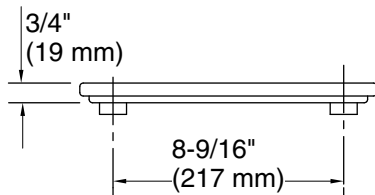

Material

- Durable acacia wood construction

Installation

- Cutting board rests on sink deck when sink is top-mounted or on countertop when undermounted

Codes/Standards

None Applicable

KOHLER® One-Year Limited Warranty

See website for detailed warranty information.

Technical Information

All product dimensions are nominal.

Material: Wood