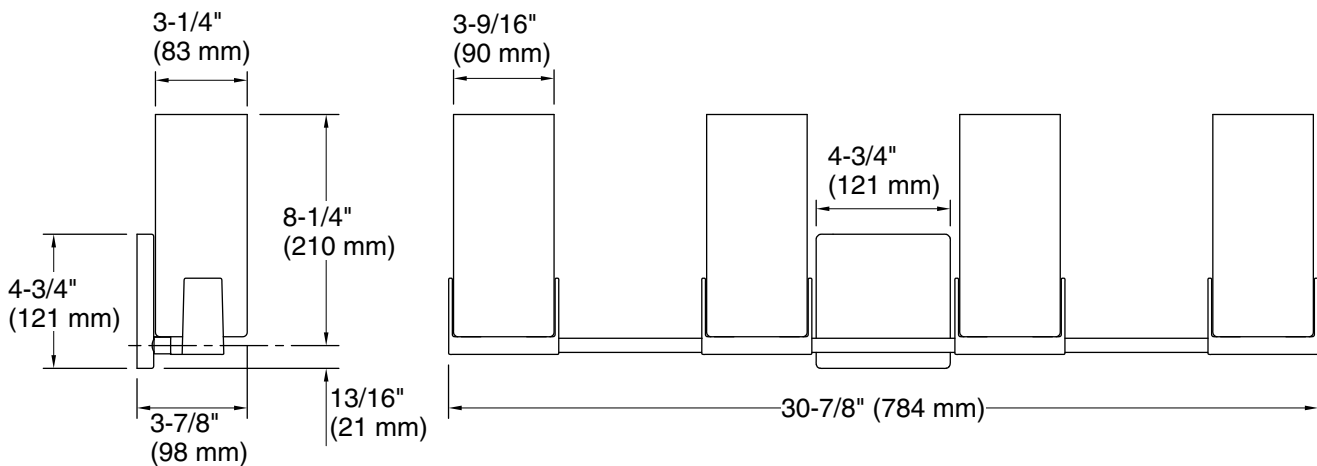

Features

- Frosted glass shades perfectly diffuse the light, reducing glare in the bathroom
- Requires bulbs with medium (E26) base; type T10, T14, B10, or B11 bulbs recommended (sold separately)
- Suitable for damp locations, per UL 1598
- Coordinates with other products in the Honesty collection
- Fixture is dimmable when paired with dimmer switch and compatible bulbs

Required Electrical Service

One circuit required.

120 V, 2 A

Technical Information

All product dimensions are nominal.

Material: Glass, Steel, Aluminum, Zinc

Number of Lights: 4

Lighting Type: Socket-based