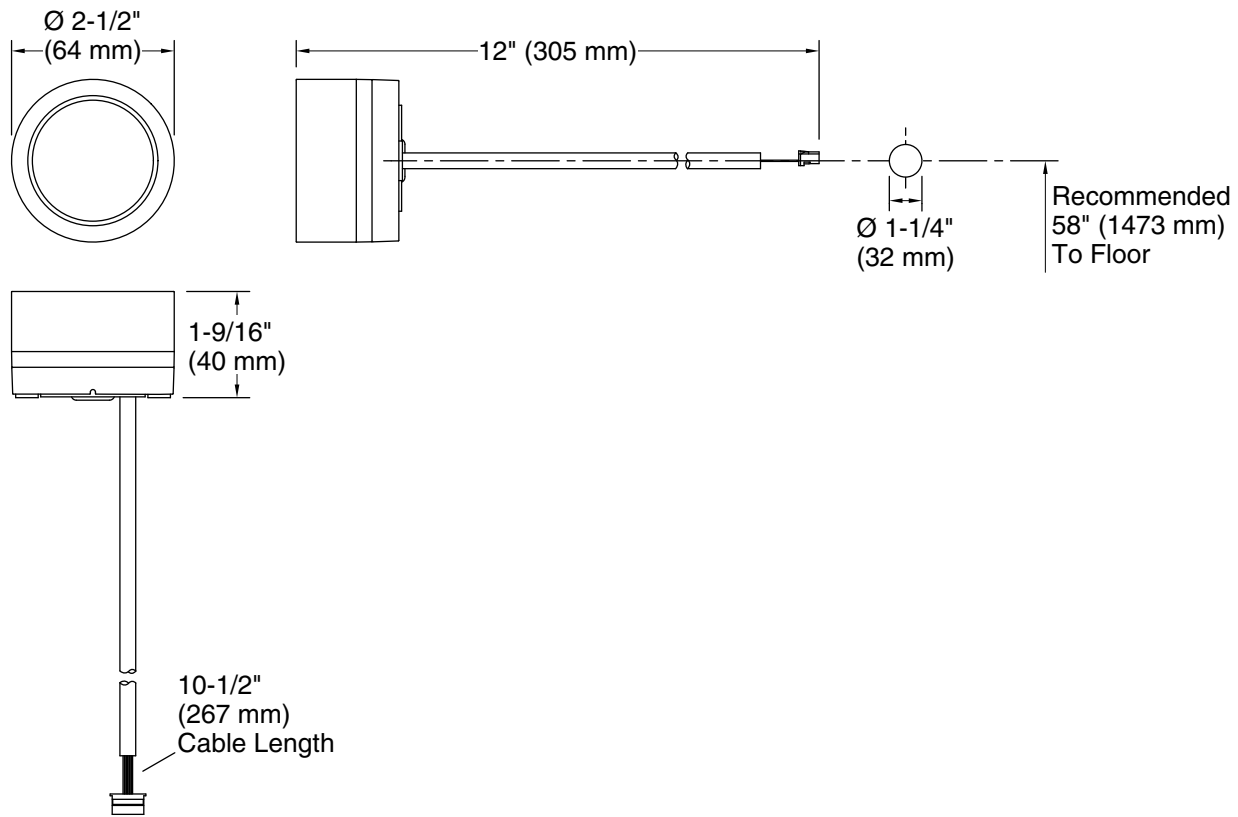

Features

- Simple, intuitive push-button control toggles between bath filler and shower outlet
- Sleek, minimalist design
- Easy-to-use temperature dial control
- Suitable for bath filler-only applications
- Duration/countdown timer feature
- Create up to ten personalized bath presets
- Digital thermostatic valve technology guarantees accurate and safe temperature control.
- Adjustable high-temperature limit for added safety
- Compatible with the KOHLER Mode app and BLUETOOTH® wireless technology to provide remote on/off capability and setting adjustments

Installation

- Deck-mount

Codes/Standards

UL 1951
CSA C22.2 No. 14
CSA C22.2 No. 68
cUL Listed
UL Listed

KOHLER® Electronic Faucets, Valves, and Controls Five-Year Limited Warranty

See website for detailed warranty information.

Technical Information

All product dimensions are nominal.

Spout:

Bluetooth® range: 32 ft (9.8 m)
 Bluetooth® version: 4.1
 Max. Ambient temp: 140°F (60°C)
 Min. Operating temp: 86°F (30°C)
 Max. Operating temp: 120°F (48.9°C)
 Max. Relative humidity condensing: 100%