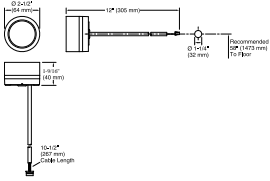

Technical Information

All product dimensions are nominal.

Spout:

Bluetooth® range:	32 ft (9.8 m)
Bluetooth® version:	4.1
Max. Ambient temp:	140°F (60°C)
Min. Operating temp:	86°F (30°C)
Max. Operating temp:	120°F (48.9°C)
Max. Relative humidity condensing:	100%