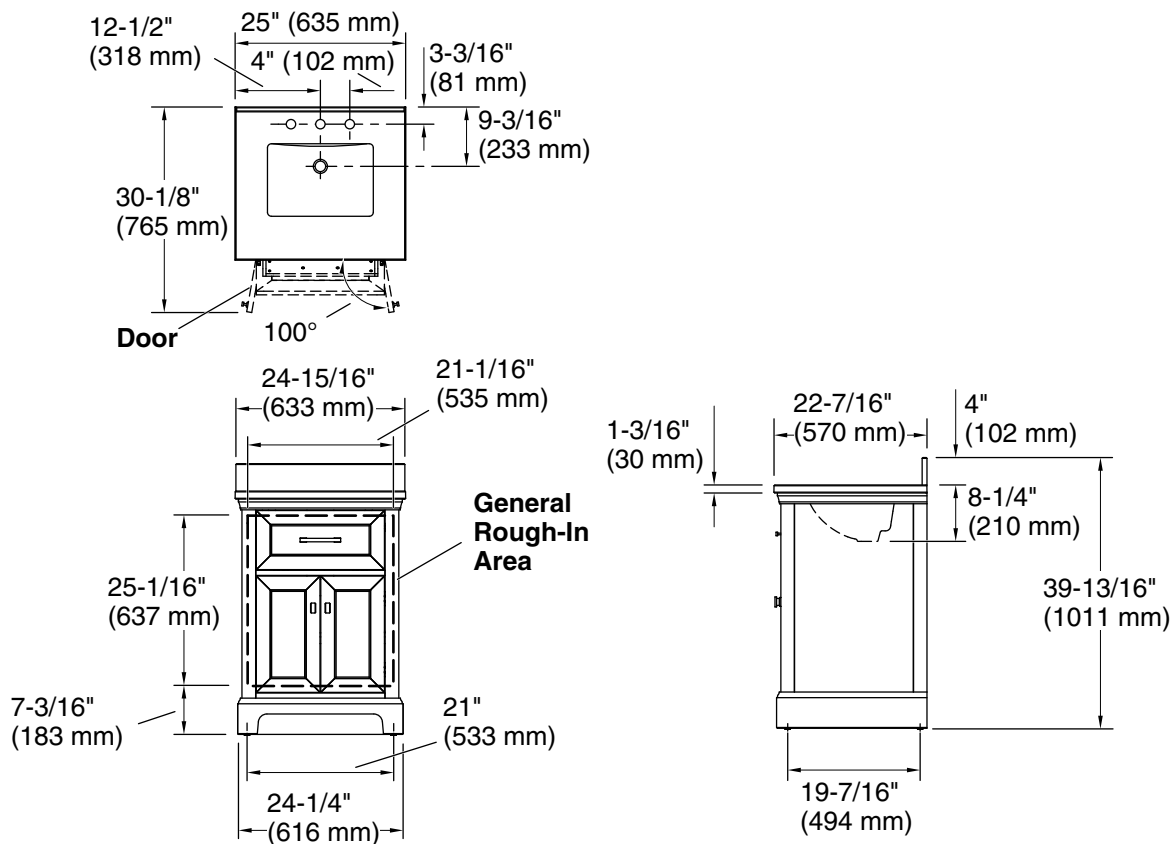

Technical Information

All product dimensions are nominal.

Lighting included: No

Notes

Install this product according to the installation instructions.

Select the type of fastener based upon the wall material. Two 250 lb (113.4 kg) minimum load bearing fasteners are recommended.