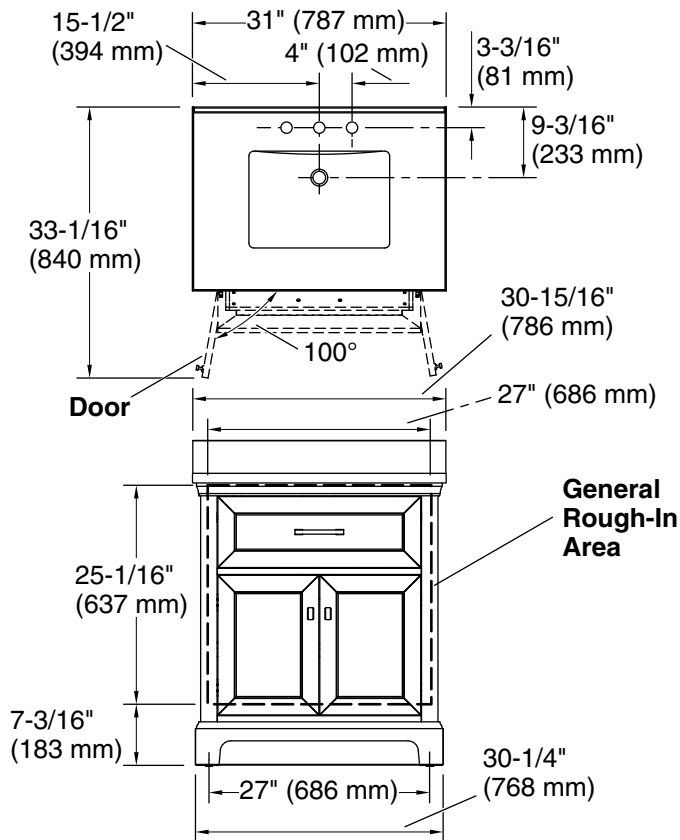

Technical Information

All product dimensions are nominal.

Lighting included: No

Notes

Install this product according to the installation instructions.

Select the type of fastener based upon the wall material. Two 250 lb (113.4 kg) minimum load bearing fasteners are recommended.