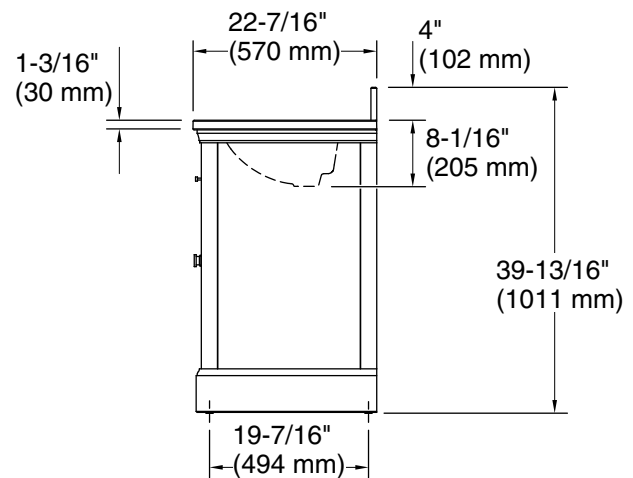

Technical Information

All product dimensions are nominal.

Lighting included: No

Notes

Install this product according to the installation instructions.

Select the type of fastener based upon the wall material. Two 250 lb (113.4 kg) minimum load bearing fasteners are recommended.