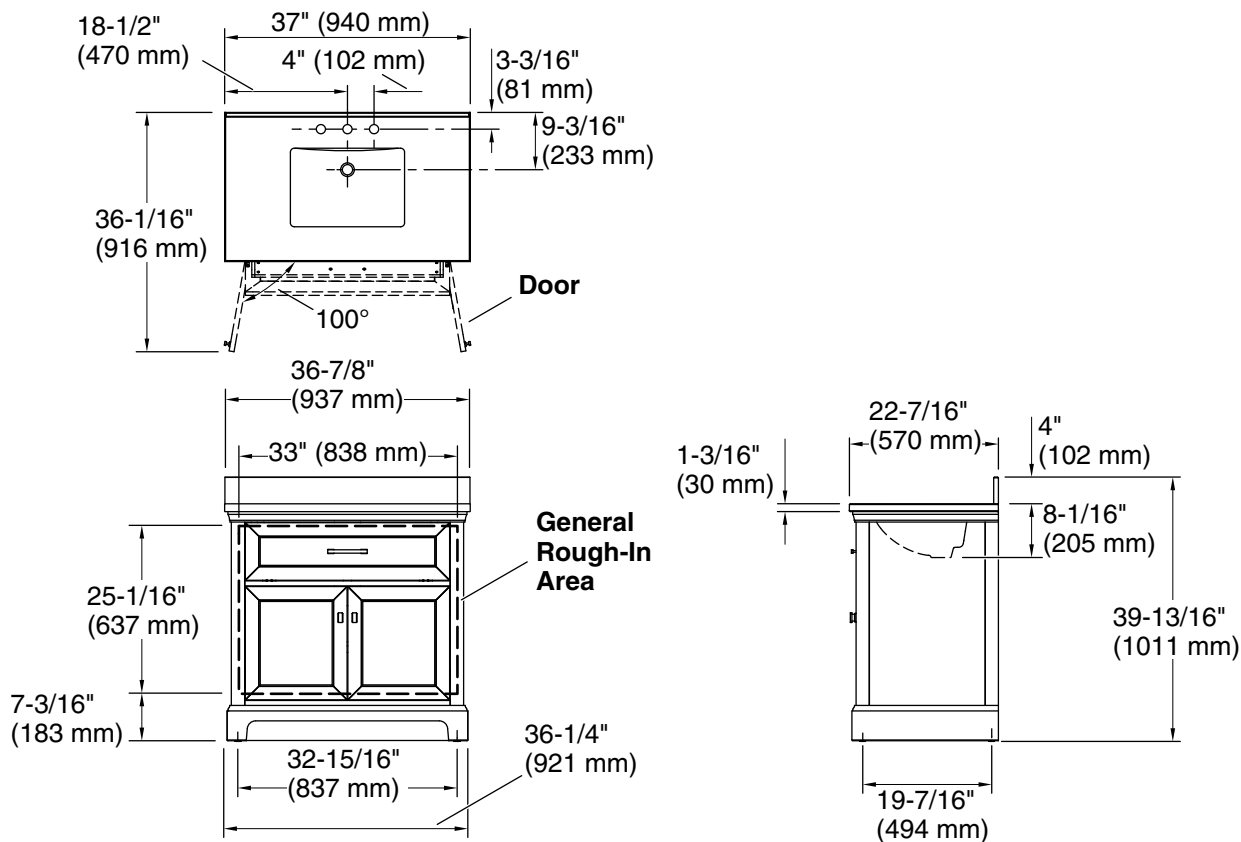

Technical Information

All product dimensions are nominal.

Lighting included: No

Notes

Install this product according to the installation instructions.

Select the type of fastener based upon the wall material. Two 250 lb (113.4 kg) minimum load bearing fasteners are recommended.